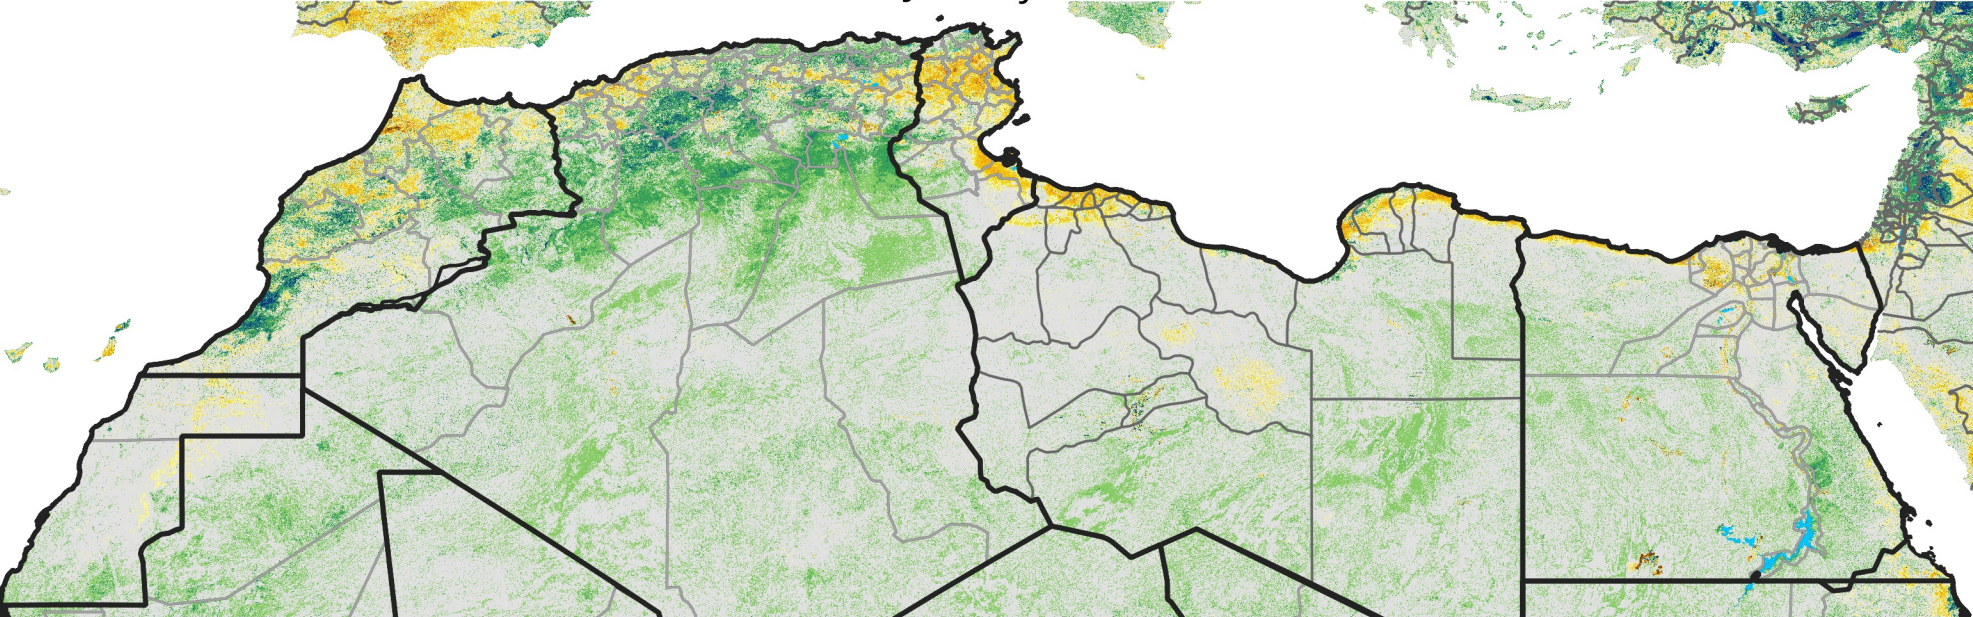

North Africa Percent of Mean NDVI

2010 / mean (2003 - 2022)
Period 03 / January 21 - 31, 2010

Percent of Normal