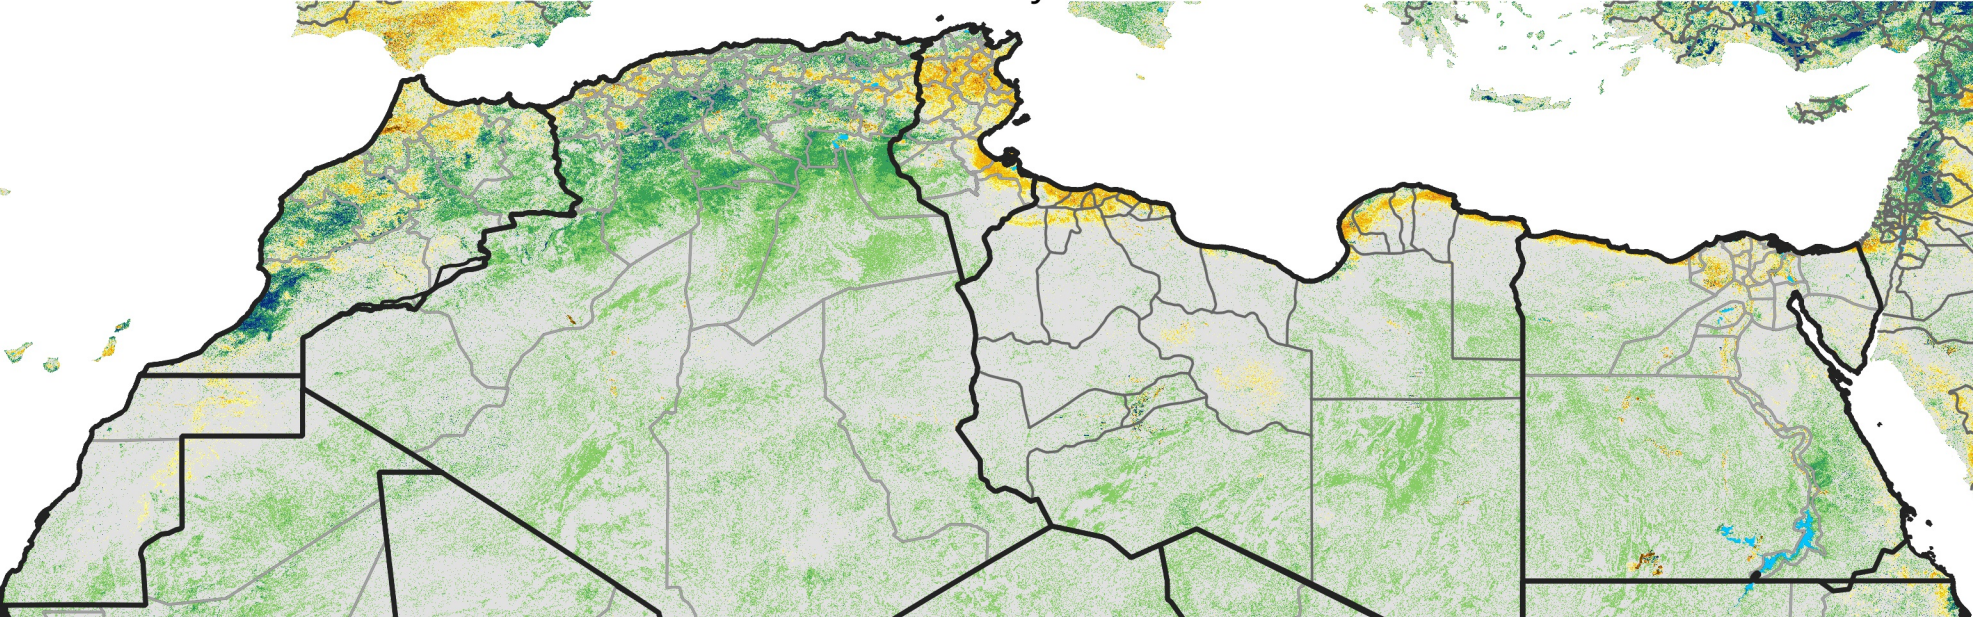

# North Africa Percent of Mean NDVI

2010 / mean (2003 - 2022)  
Period 04 / February 01 - 10, 2010