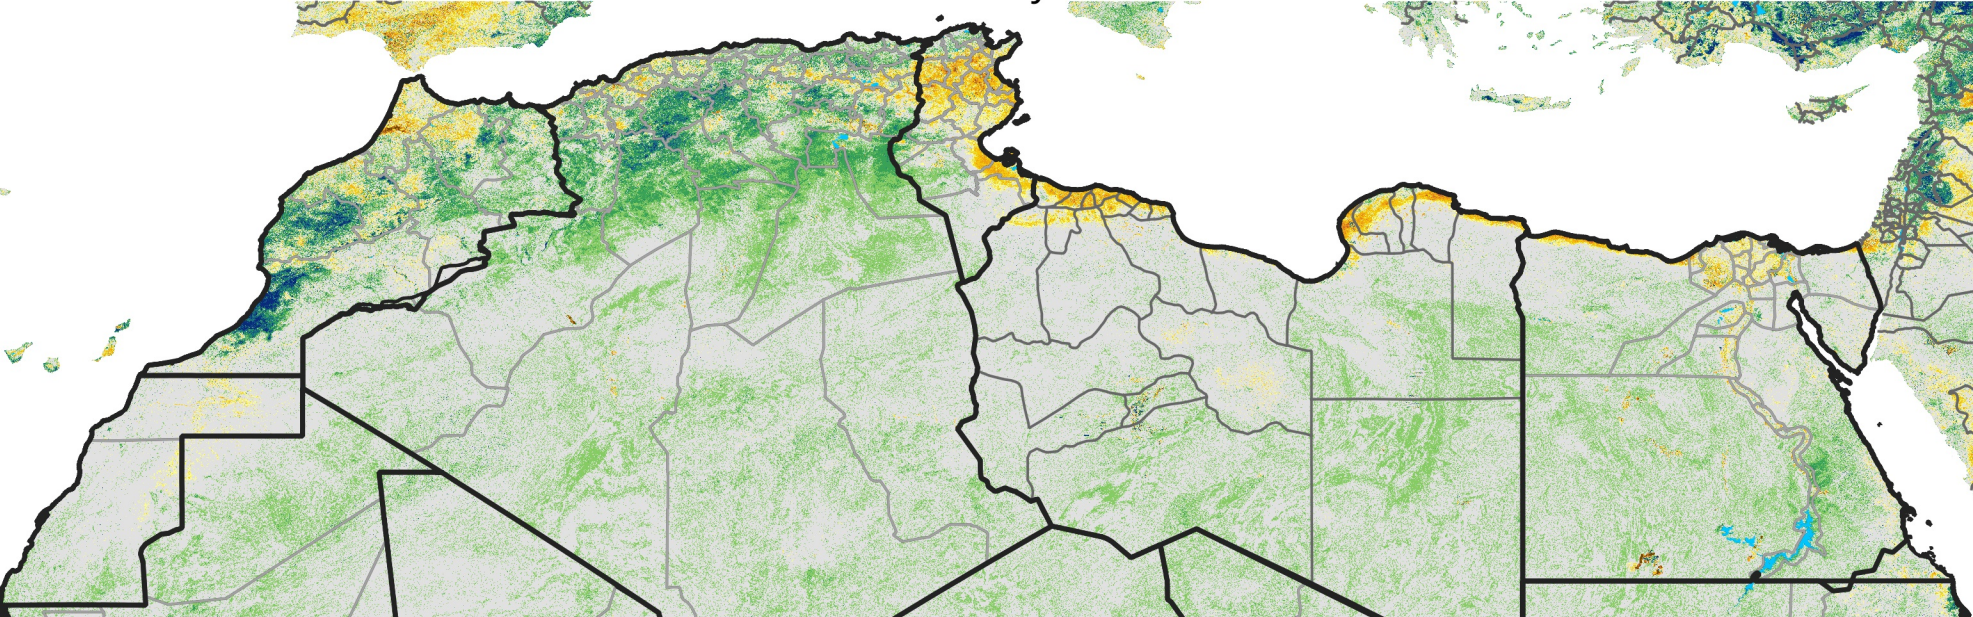

North Africa Percent of Mean NDVI

2010 / mean (2003 - 2022)
Period 05 / February 11 - 20, 2010

Percent of Normal