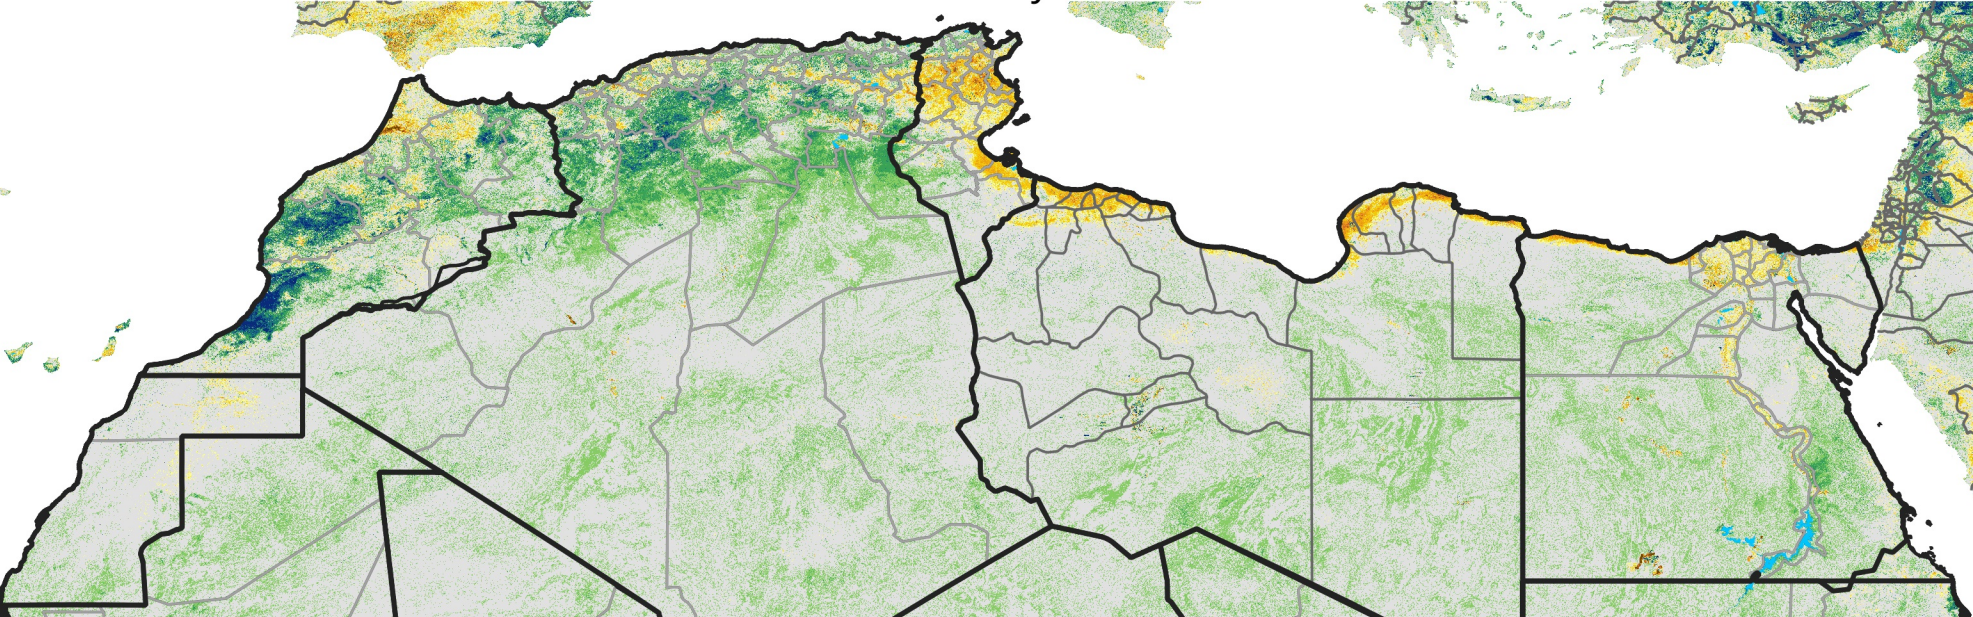

North Africa Percent of Mean NDVI

2010 / mean (2003 - 2022)
Period 06 / February 21 - 28, 2010

Percent of Normal