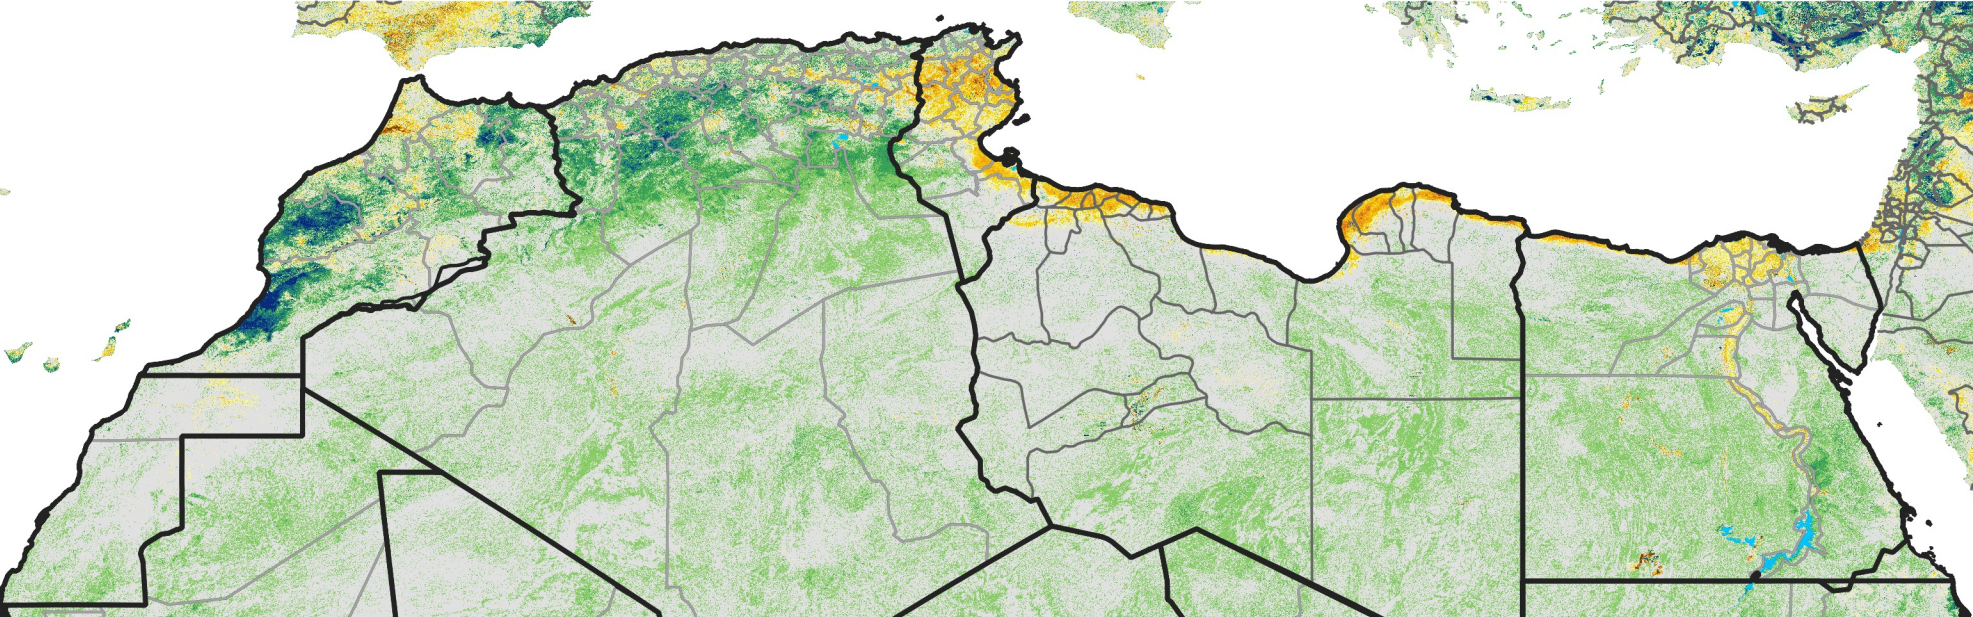

North Africa Percent of Mean NDVI

2010 / mean (2003 - 2022)
Period 07 / March 01 - 10, 2010

Percent of Normal