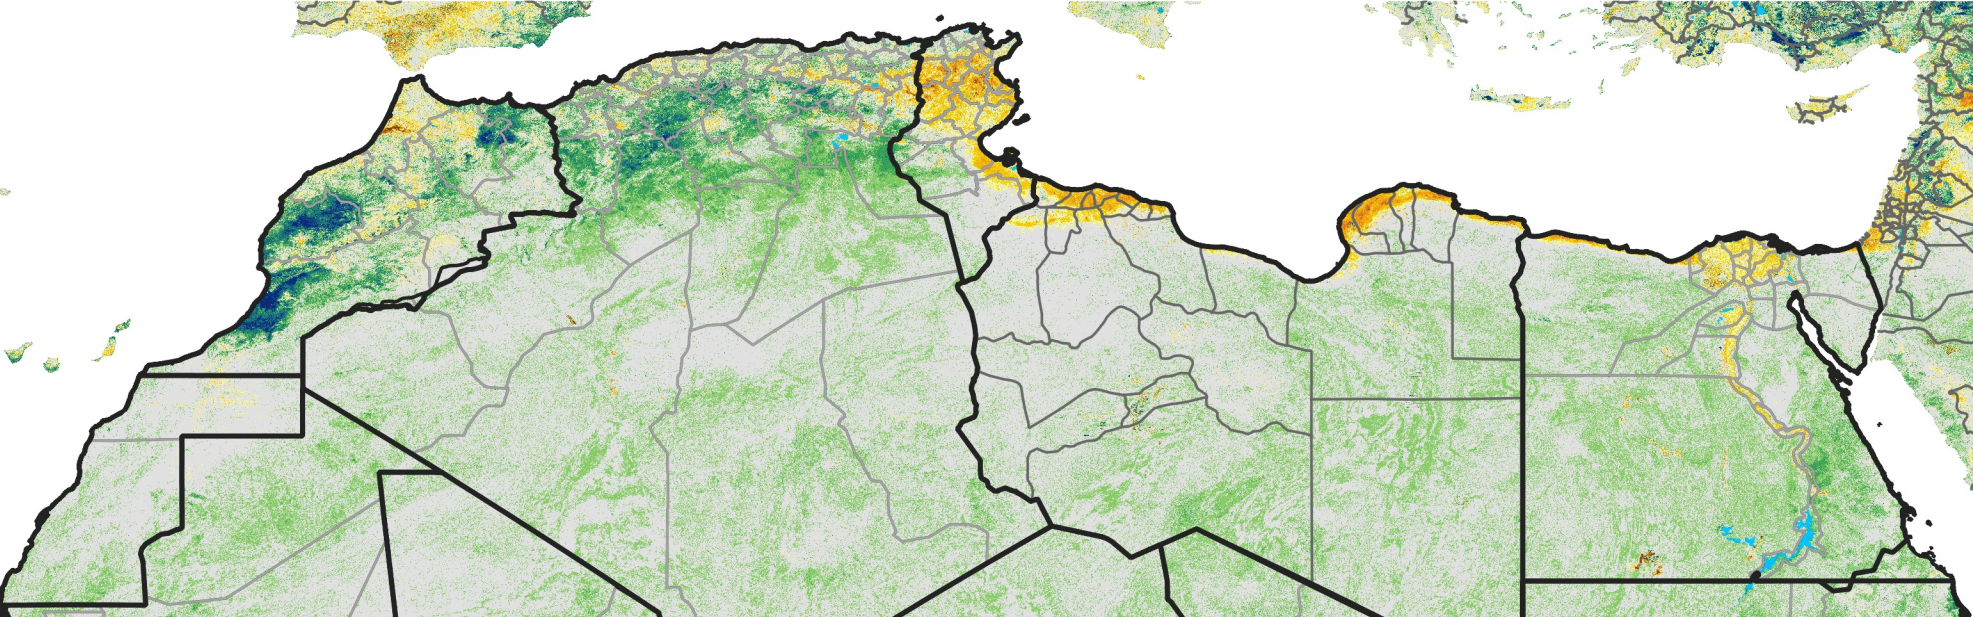

# North Africa Percent of Mean NDVI

2010 / mean (2003 - 2022)  
Period 08 / March 11 - 20, 2010