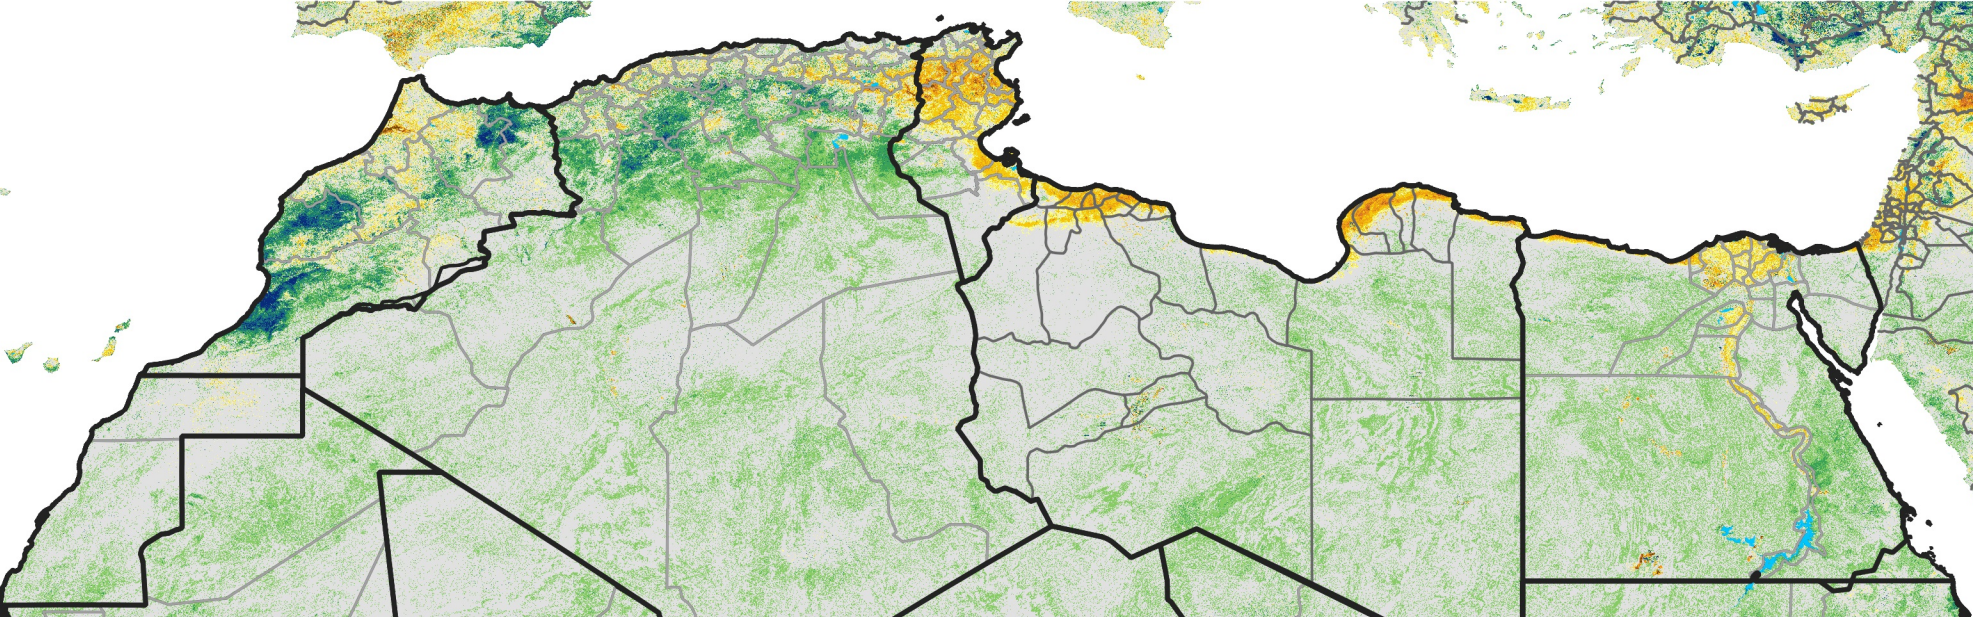

# North Africa Percent of Mean NDVI

2010 / mean (2003 - 2022)  
Period 09 / March 21 - 31, 2010