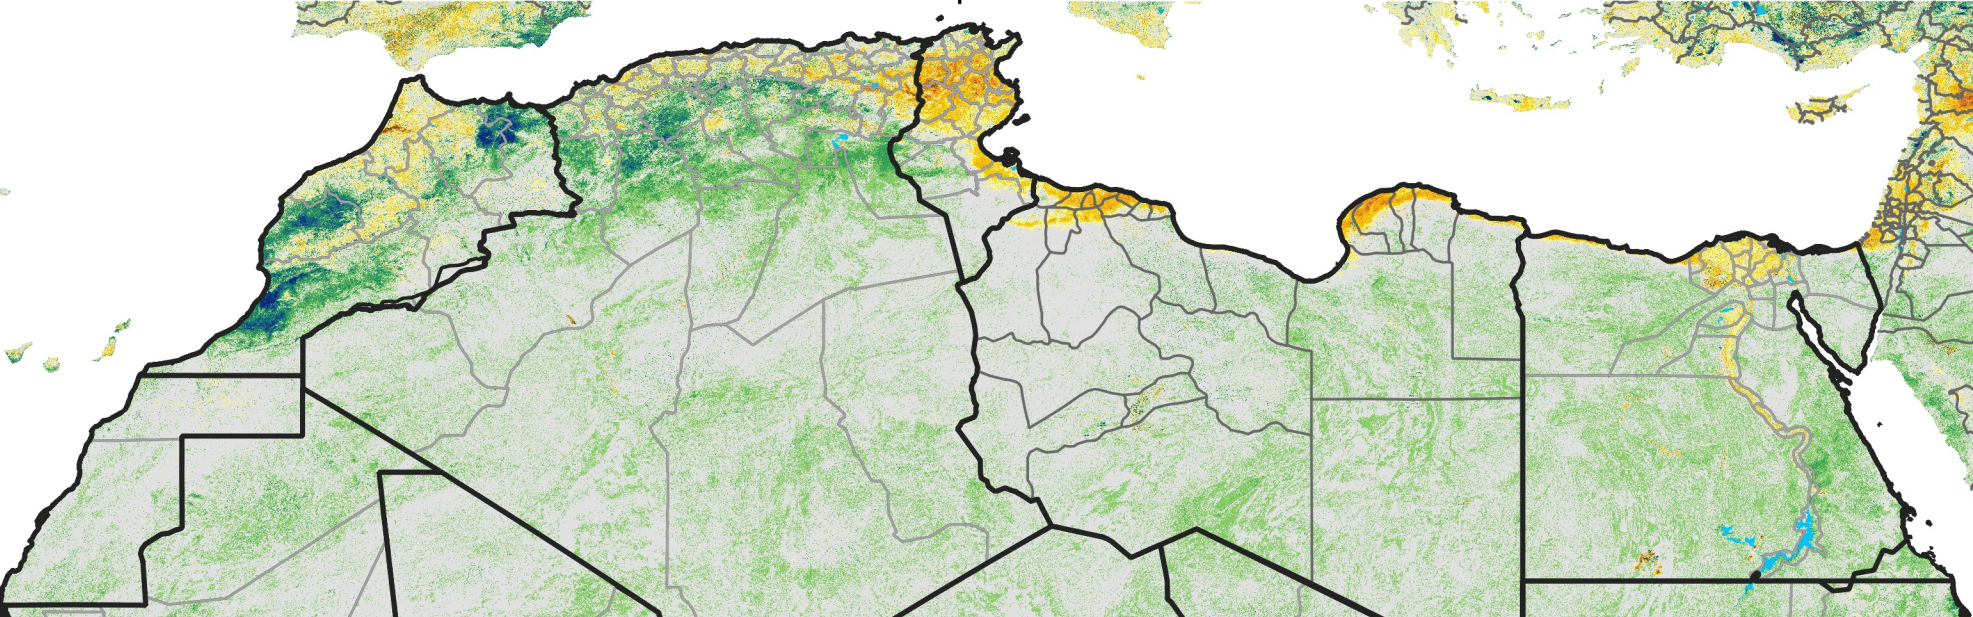

# North Africa Percent of Mean NDVI

2010 / mean (2003 - 2022)  
Period 10 / April 01 - 10, 2010