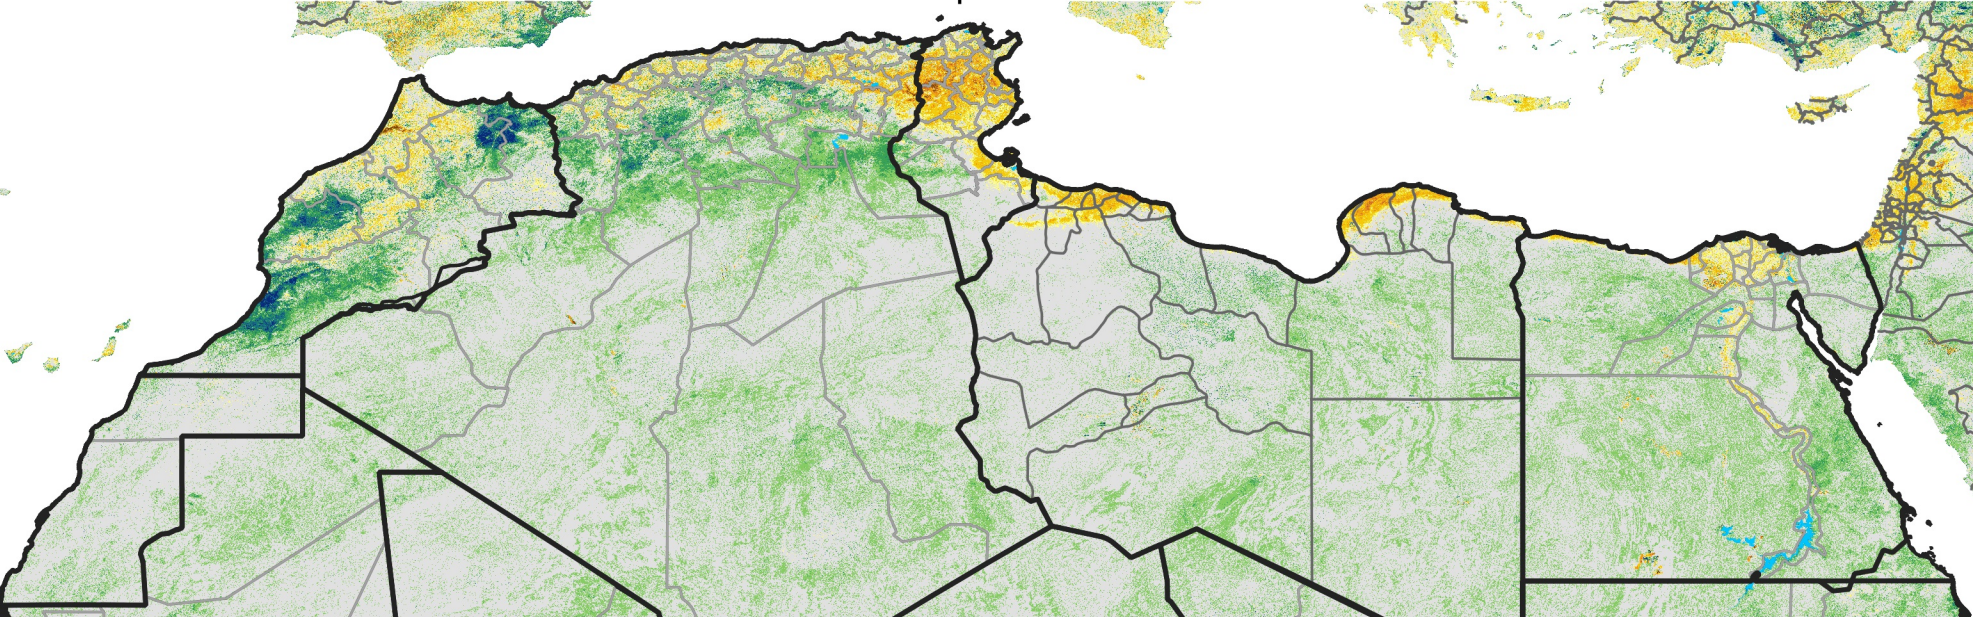

North Africa Percent of Mean NDVI

2010 / mean (2003 - 2022)
Period 11 / April 11 - 20, 2010

Percent of Normal