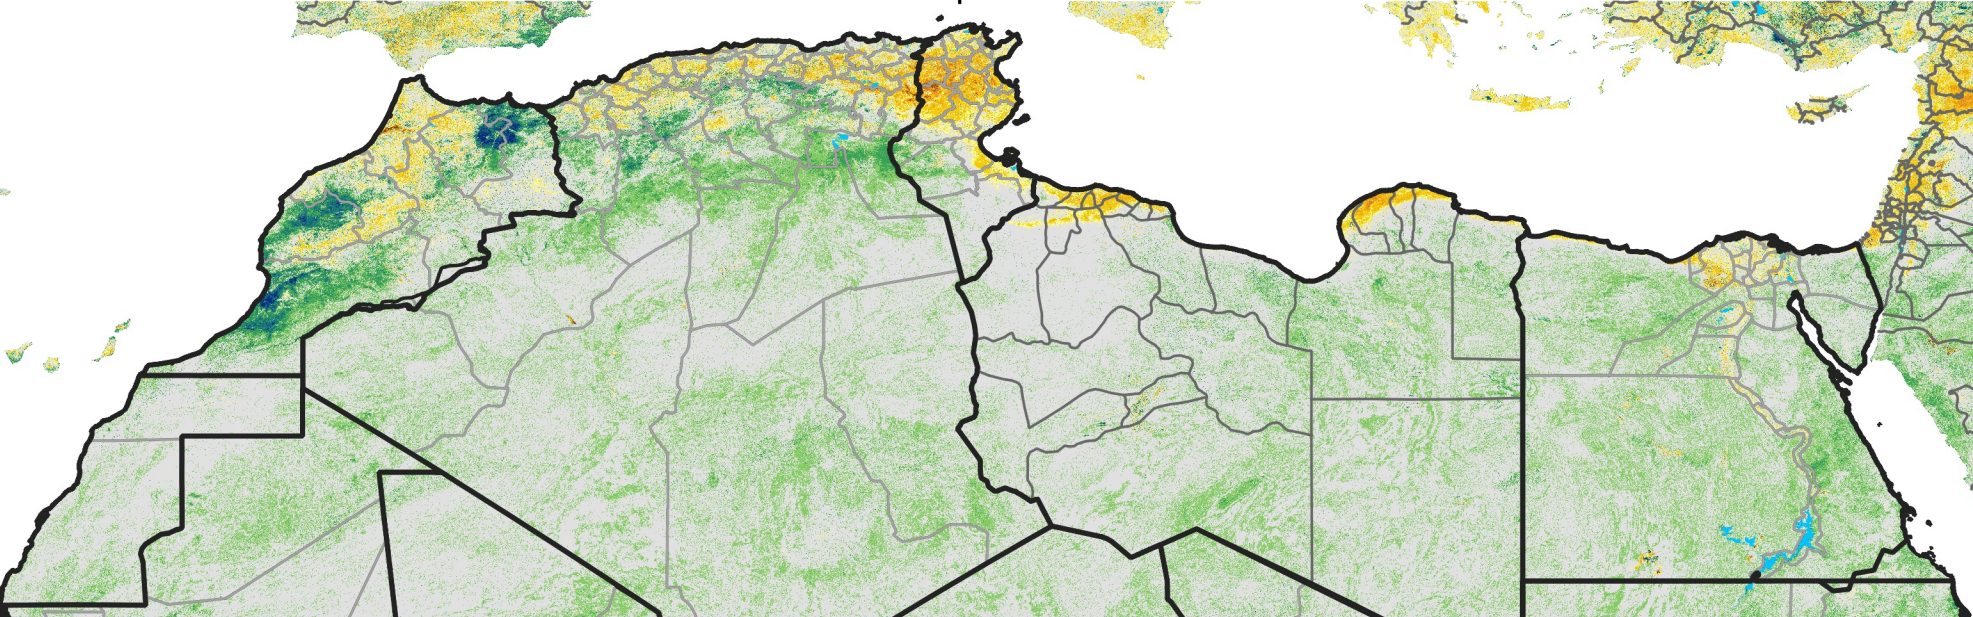

North Africa Percent of Mean NDVI

2010 / mean (2003 - 2022)
Period 12 / April 21 - 30, 2010

Percent of Normal