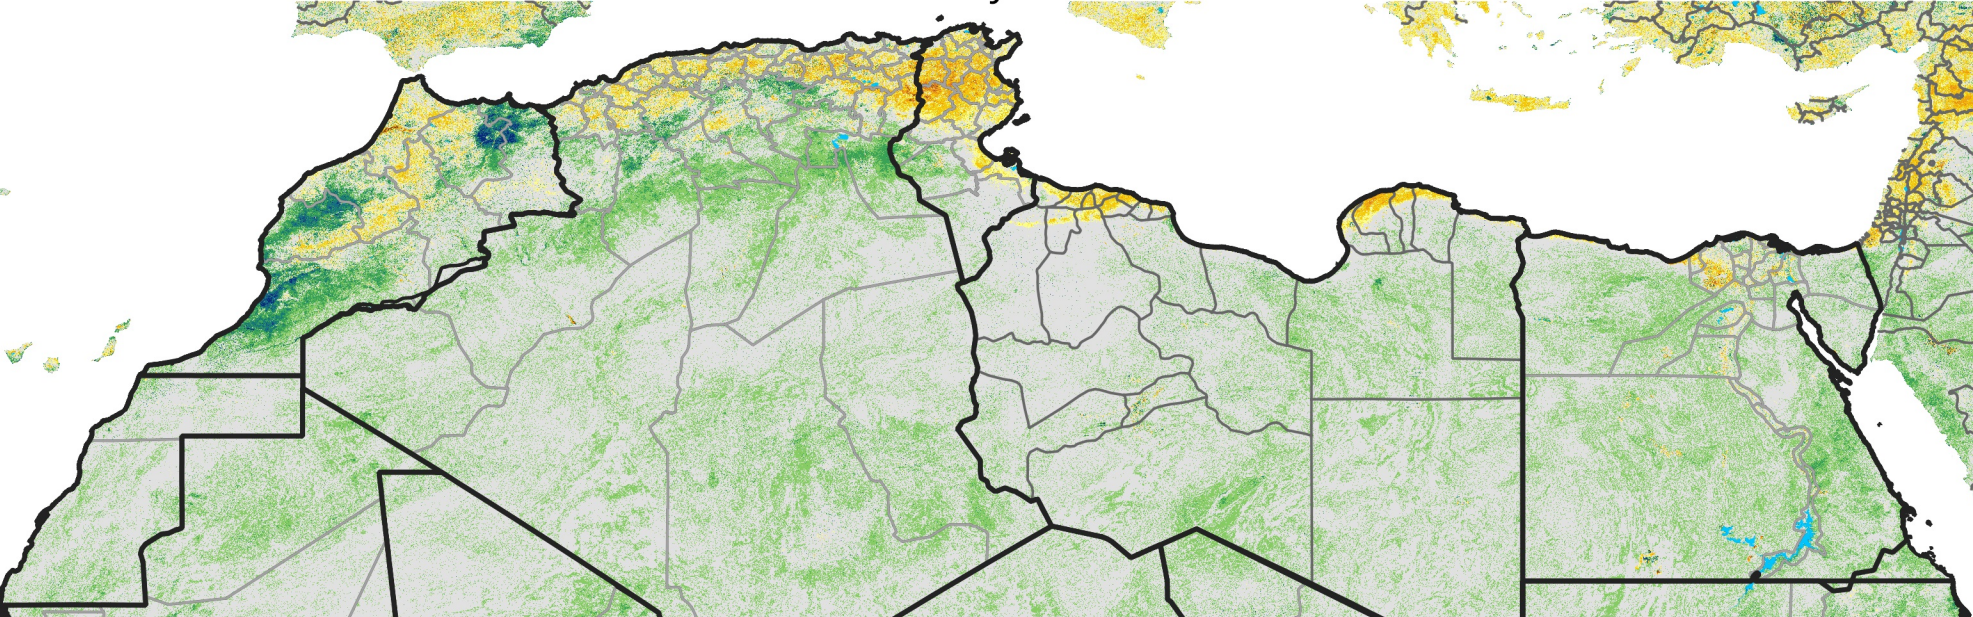

# North Africa Percent of Mean NDVI

2010 / mean (2003 - 2022)  
Period 13 / May 01 - 10, 2010