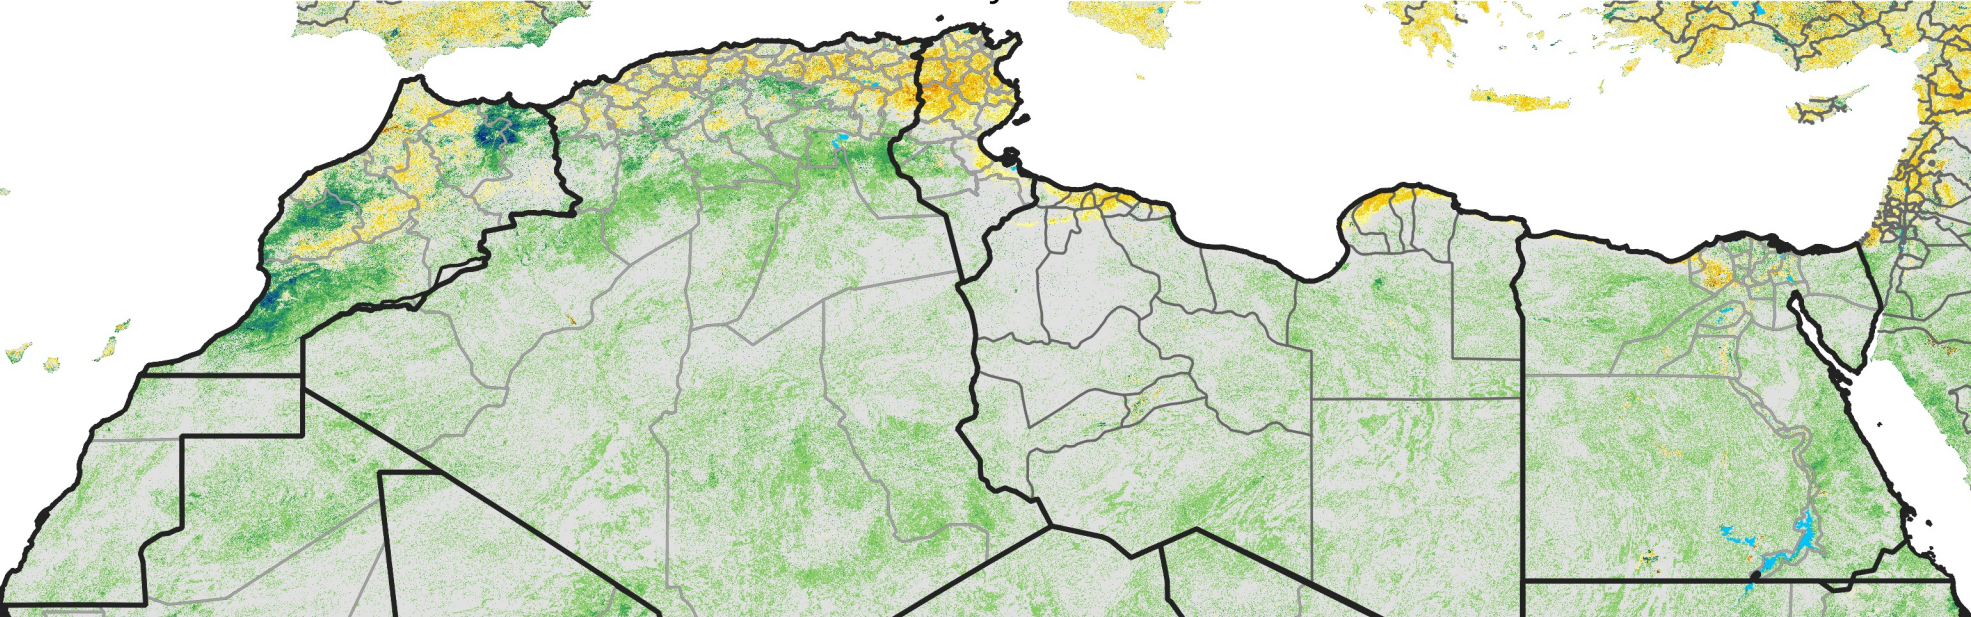

# North Africa Percent of Mean NDVI

2010 / mean (2003 - 2022)  
Period 14 / May 11 - 20, 2010