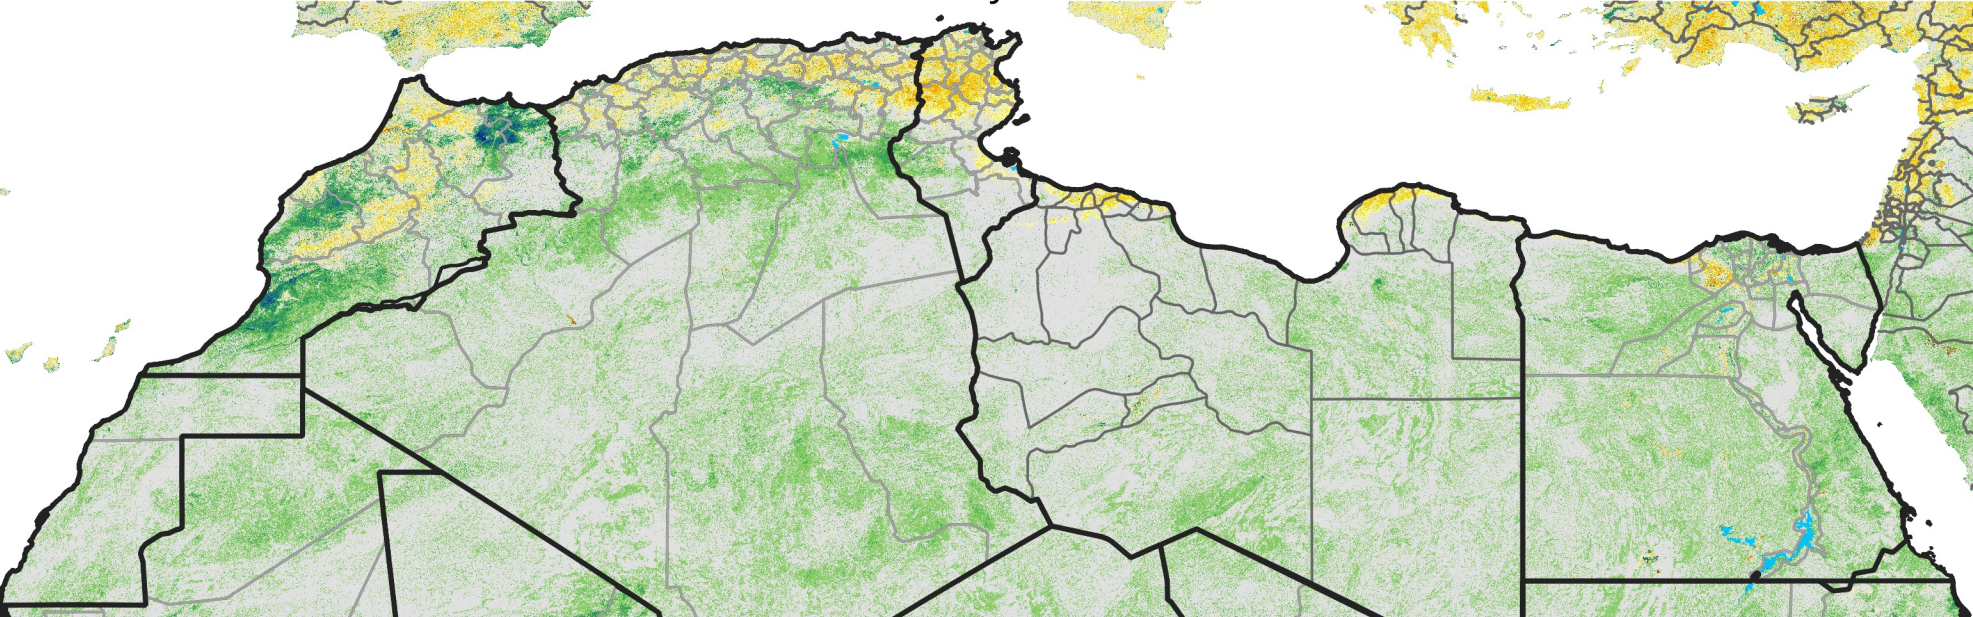

# North Africa Percent of Mean NDVI

2010 / mean (2003 - 2022)  
Period 15 / May 21 - 31, 2010