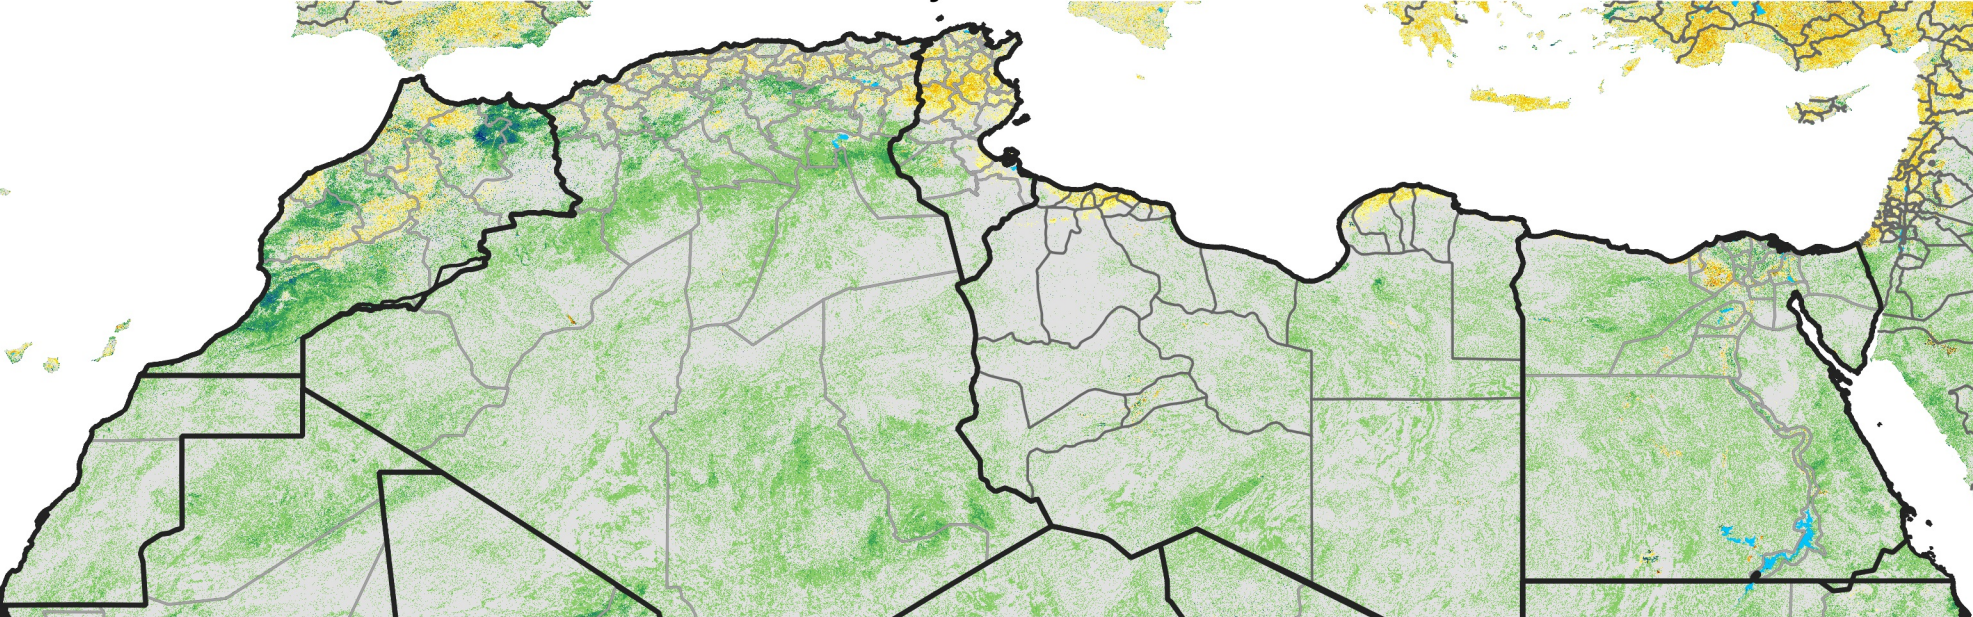

North Africa Percent of Mean NDVI

2010 / mean (2003 - 2022)
Period 16 / June 01 - 10, 2010

Percent of Normal