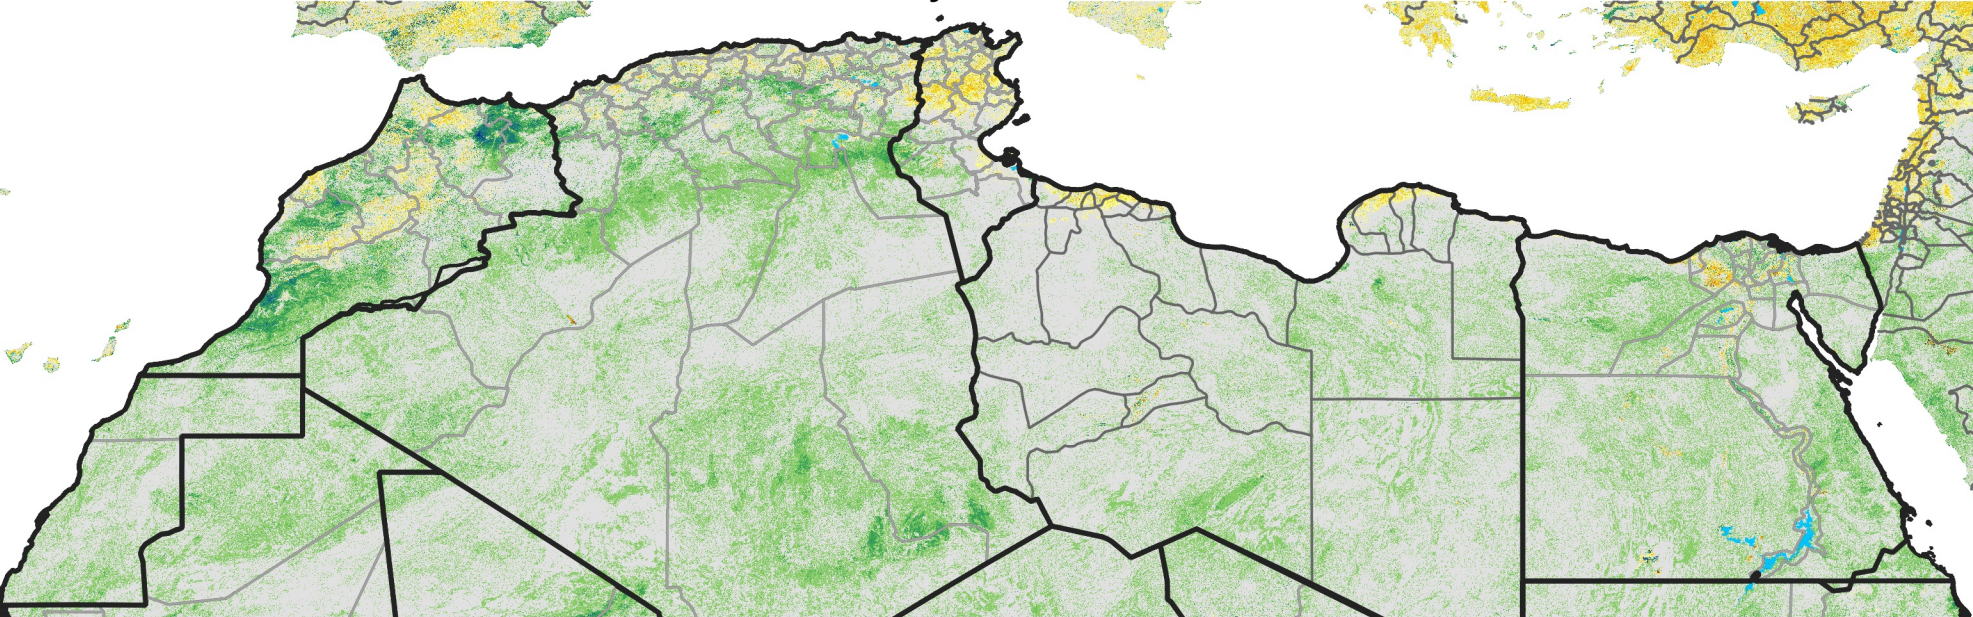

# North Africa Percent of Mean NDVI

2010 / mean (2003 - 2022)  
Period 17 / June 11 - 20, 2010