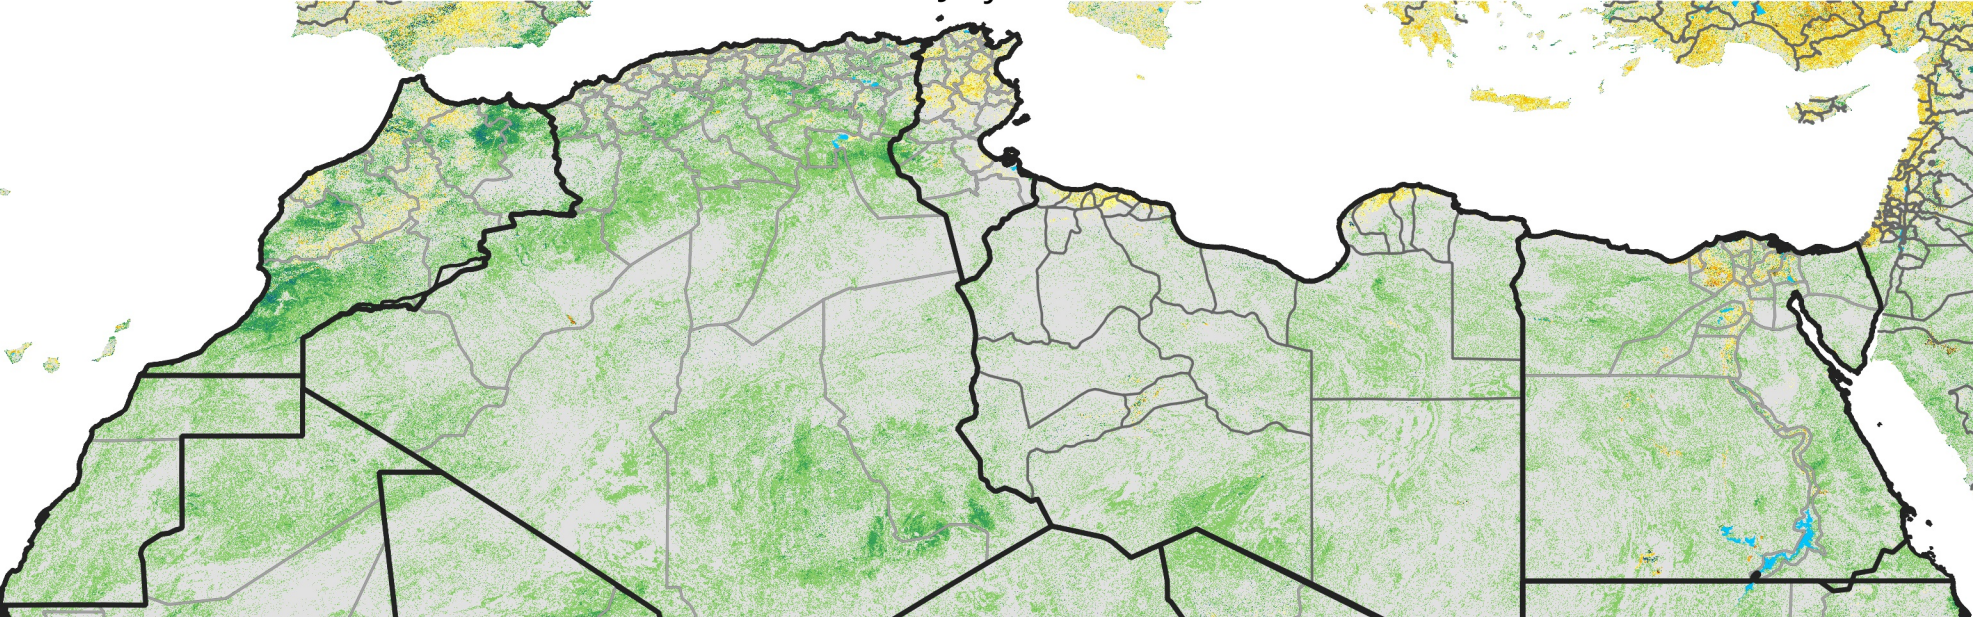

# North Africa Percent of Mean NDVI

2010 / mean (2003 - 2022)  
Period 19 / July 01 - 10, 2010