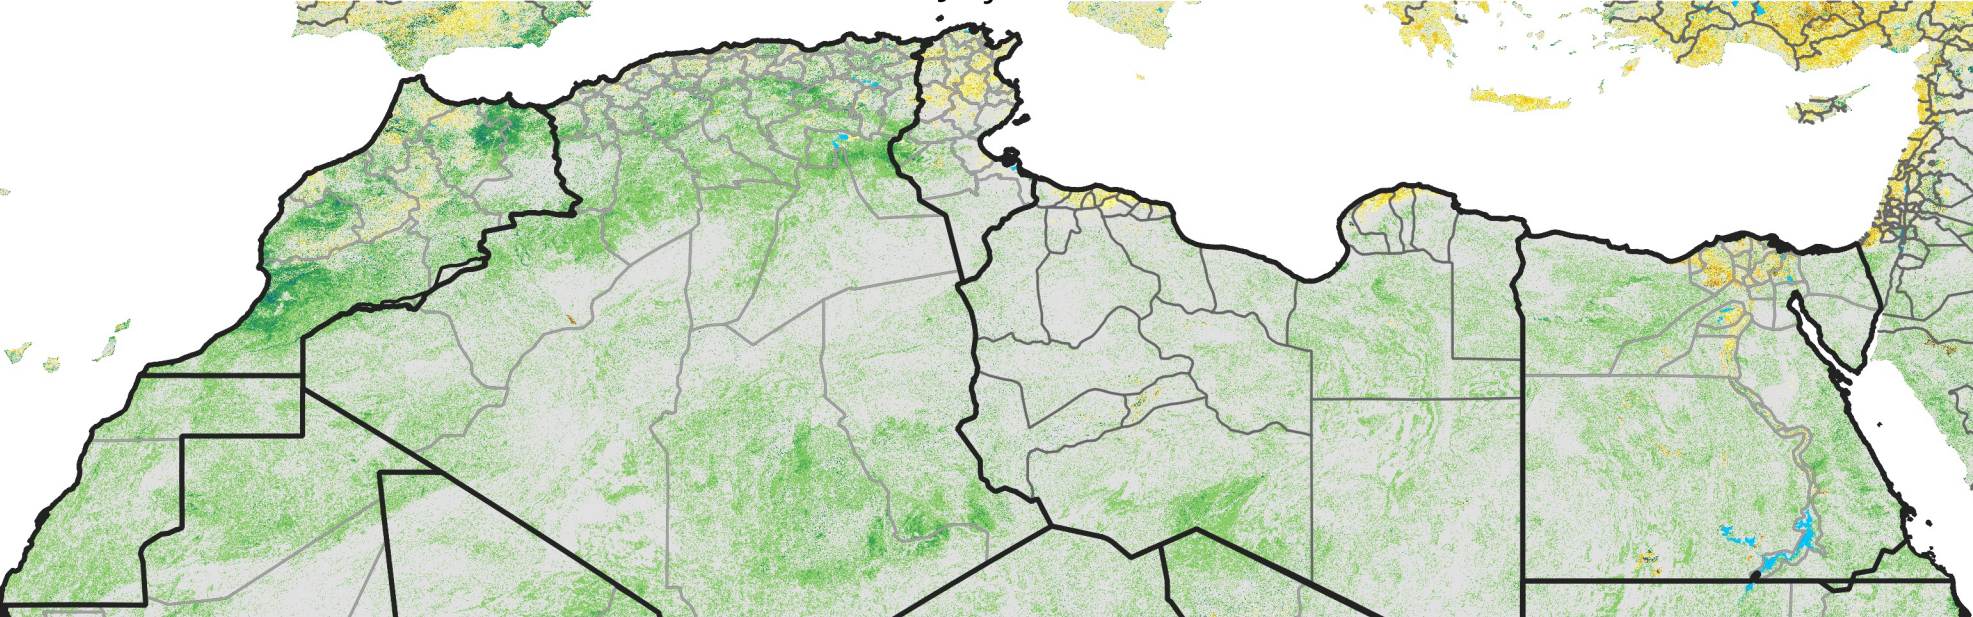

North Africa Percent of Mean NDVI

2010 / mean (2003 - 2022)
Period 20 / July 11 - 20, 2010

Percent of Normal