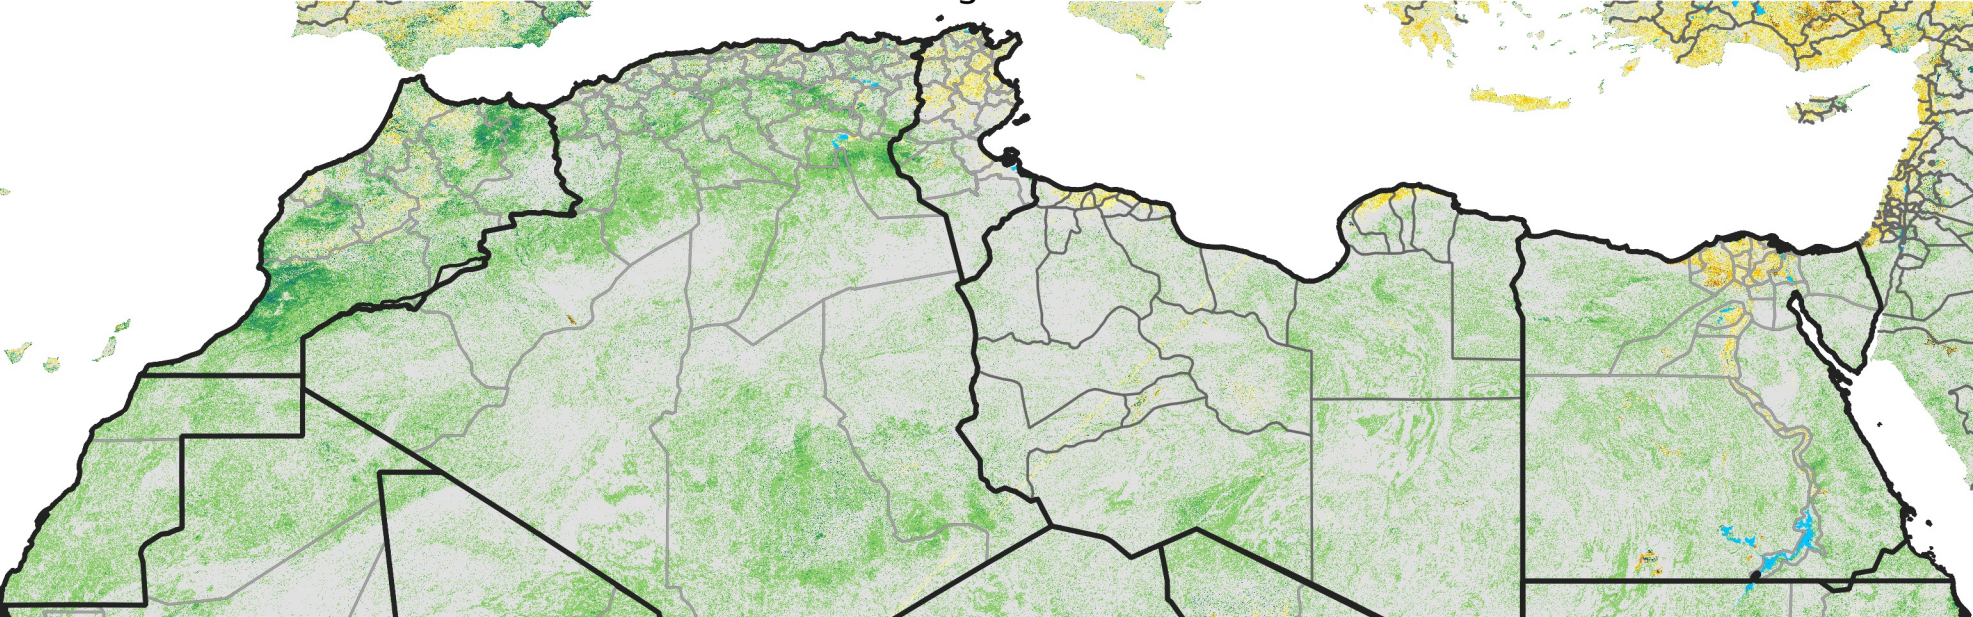

North Africa Percent of Mean NDVI

2010 / mean (2003 - 2022)
Period 22 / August 01 - 10, 2010

Percent of Normal