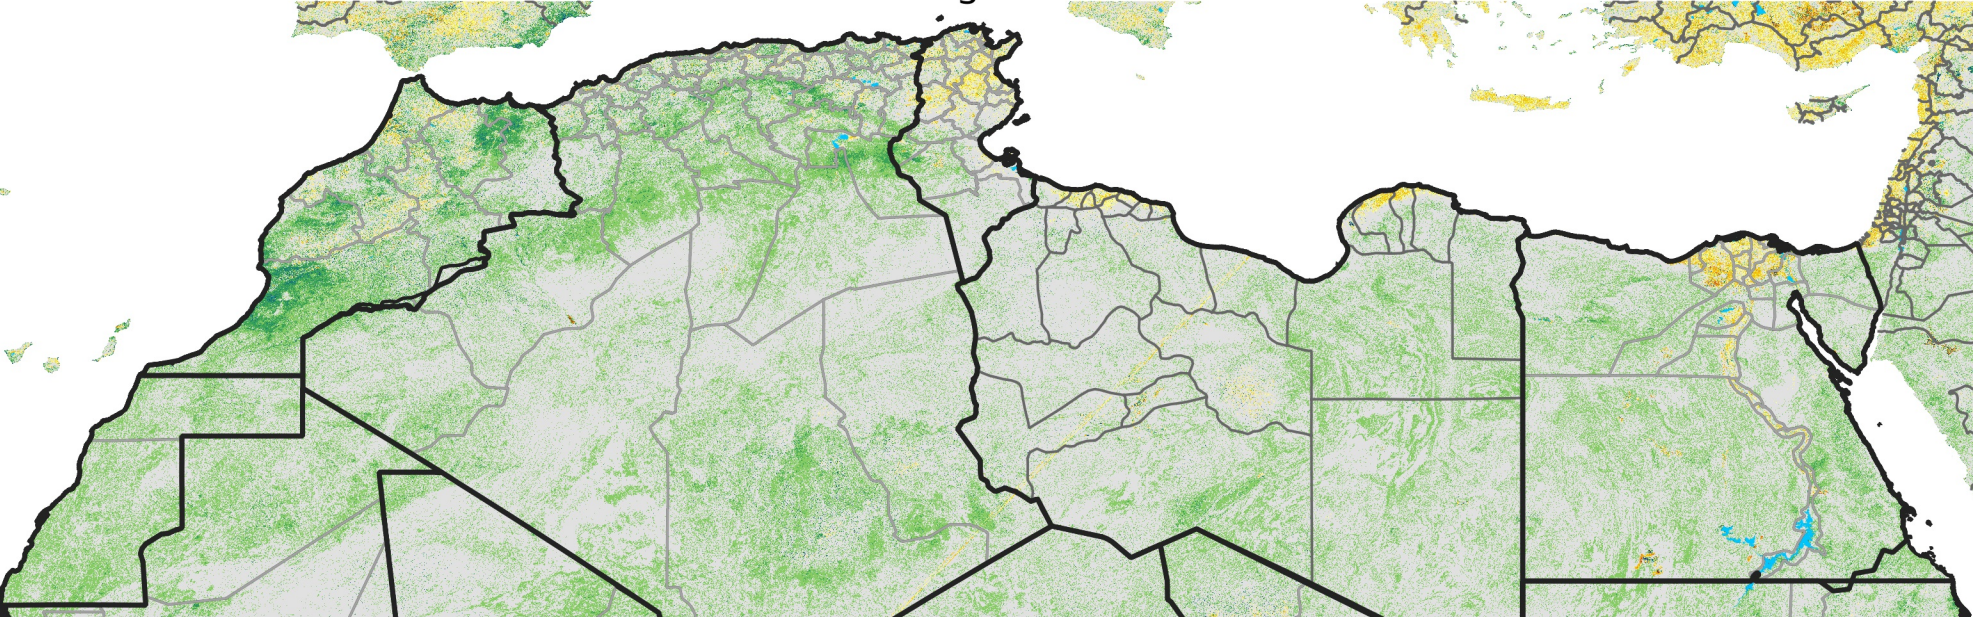

# North Africa Percent of Mean NDVI

2010 / mean (2003 - 2022)  
Period 23 / August 11 - 20, 2010