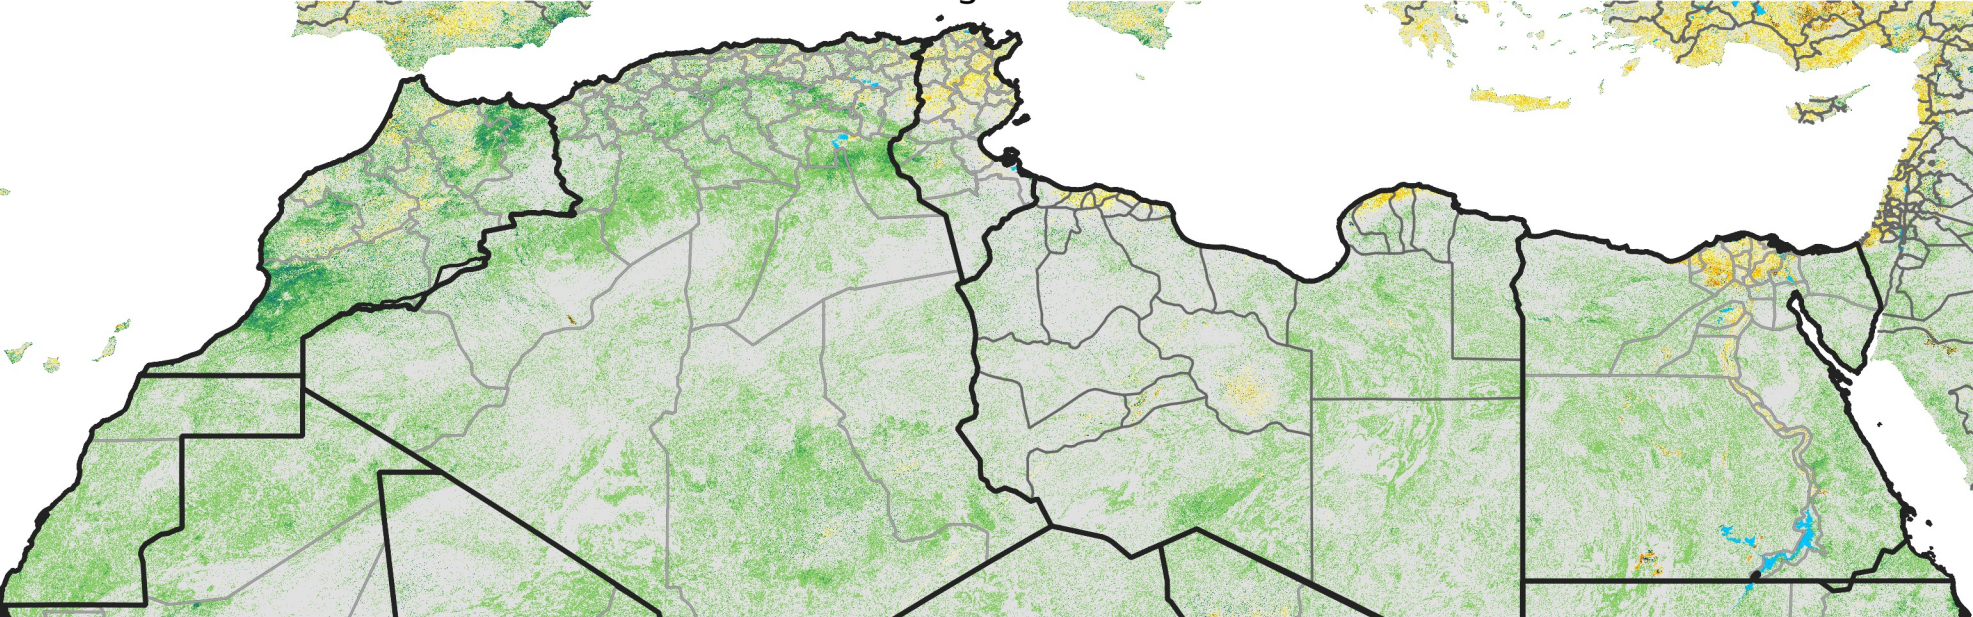

North Africa Percent of Mean NDVI

2010 / mean (2003 - 2022)
Period 24 / August 21 - 31, 2010

Percent of Normal