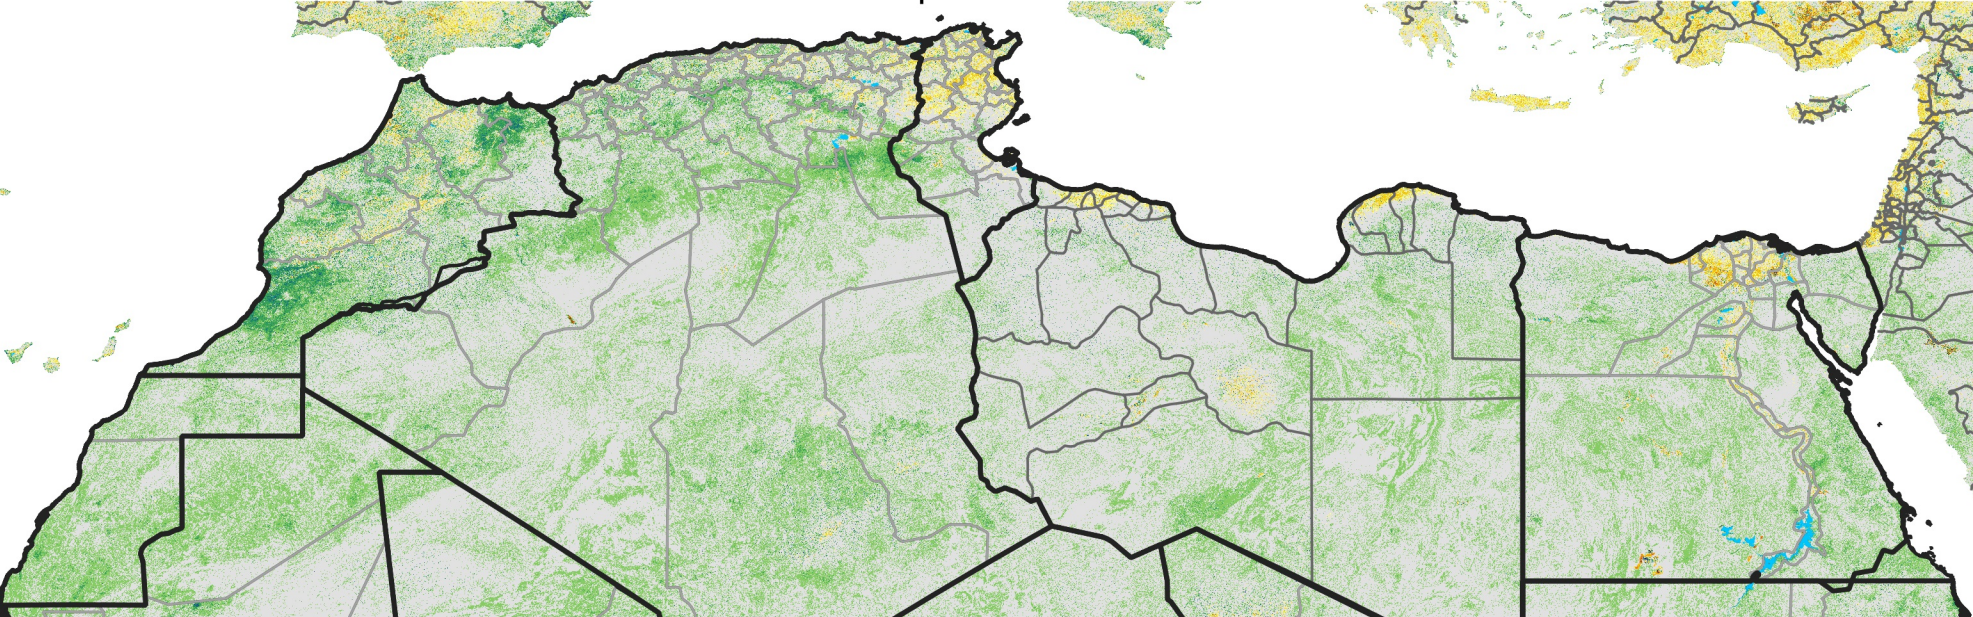

North Africa Percent of Mean NDVI

2010 / mean (2003 - 2022)
Period 25 / September 01 - 10, 2010

Percent of Normal