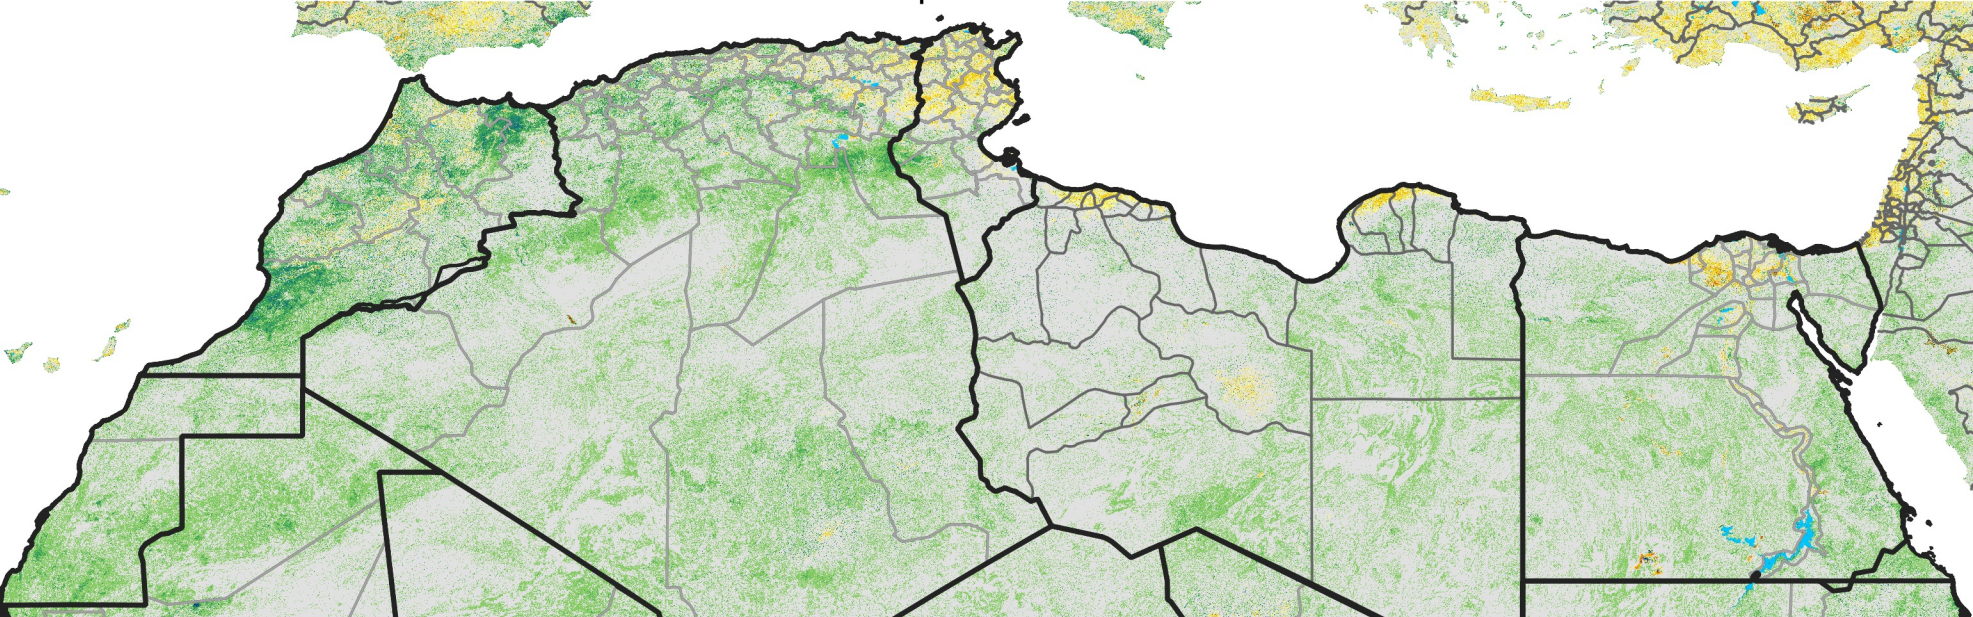

North Africa Percent of Mean NDVI

2010 / mean (2003 - 2022)
Period 26 / September 11 - 20, 2010

Percent of Normal