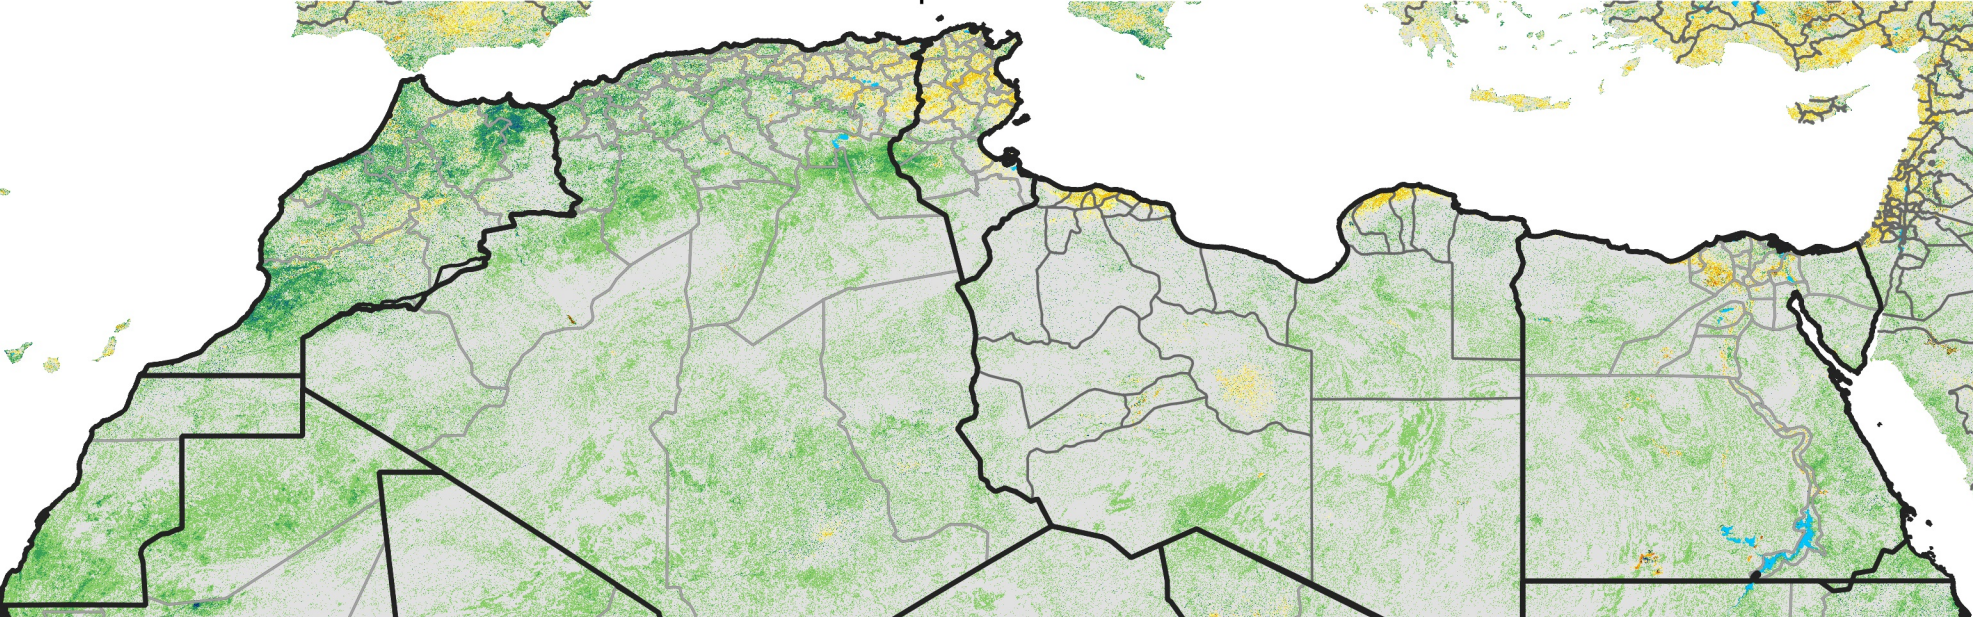

North Africa Percent of Mean NDVI

2010 / mean (2003 - 2022)
Period 27 / September 21 - 30, 2010

Percent of Normal