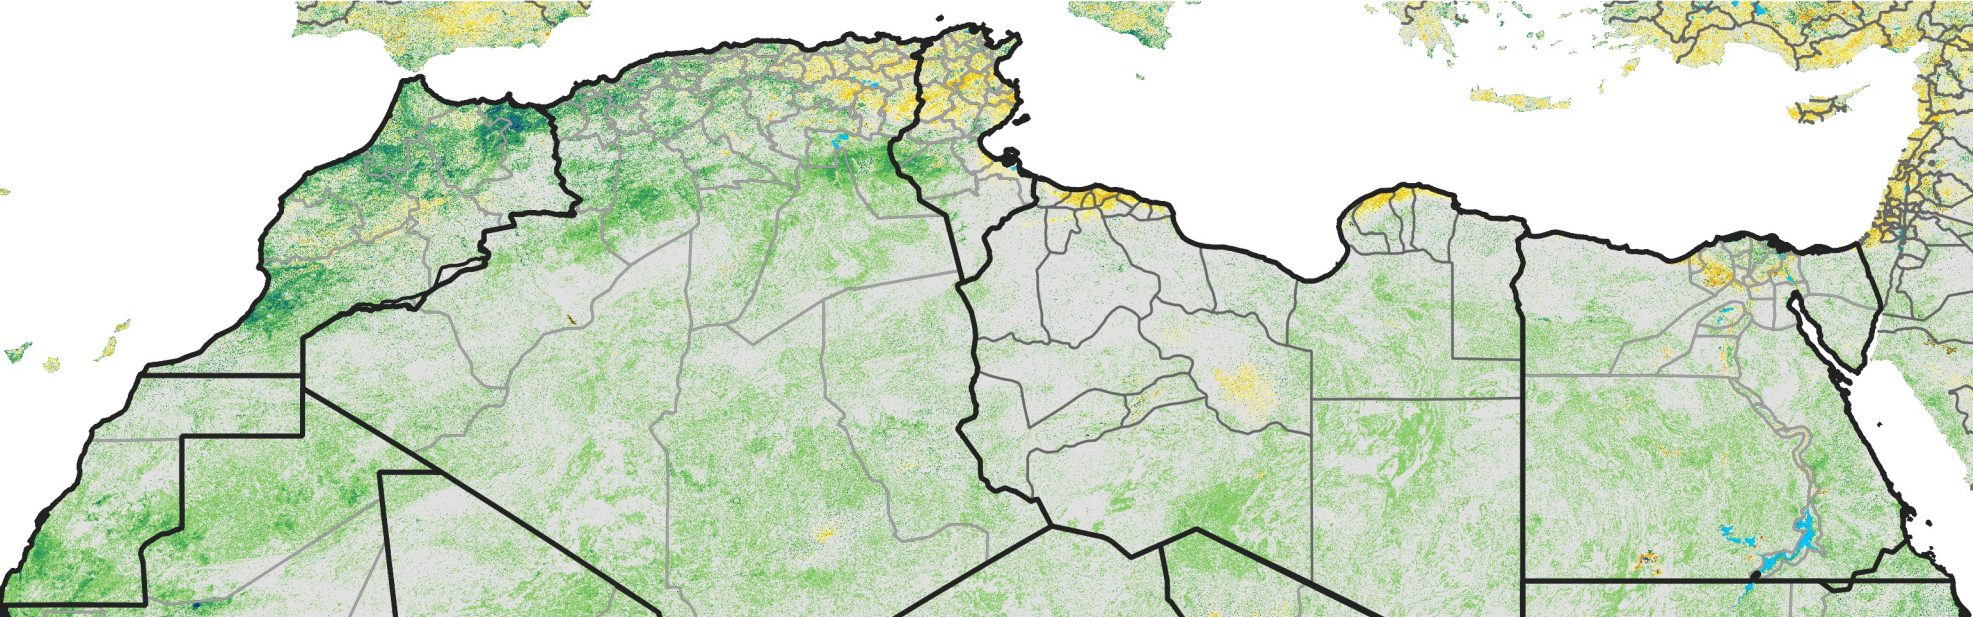

North Africa Percent of Mean NDVI

2010 / mean (2003 - 2022)
Period 28 / October 01 - 10, 2010

Percent of Normal