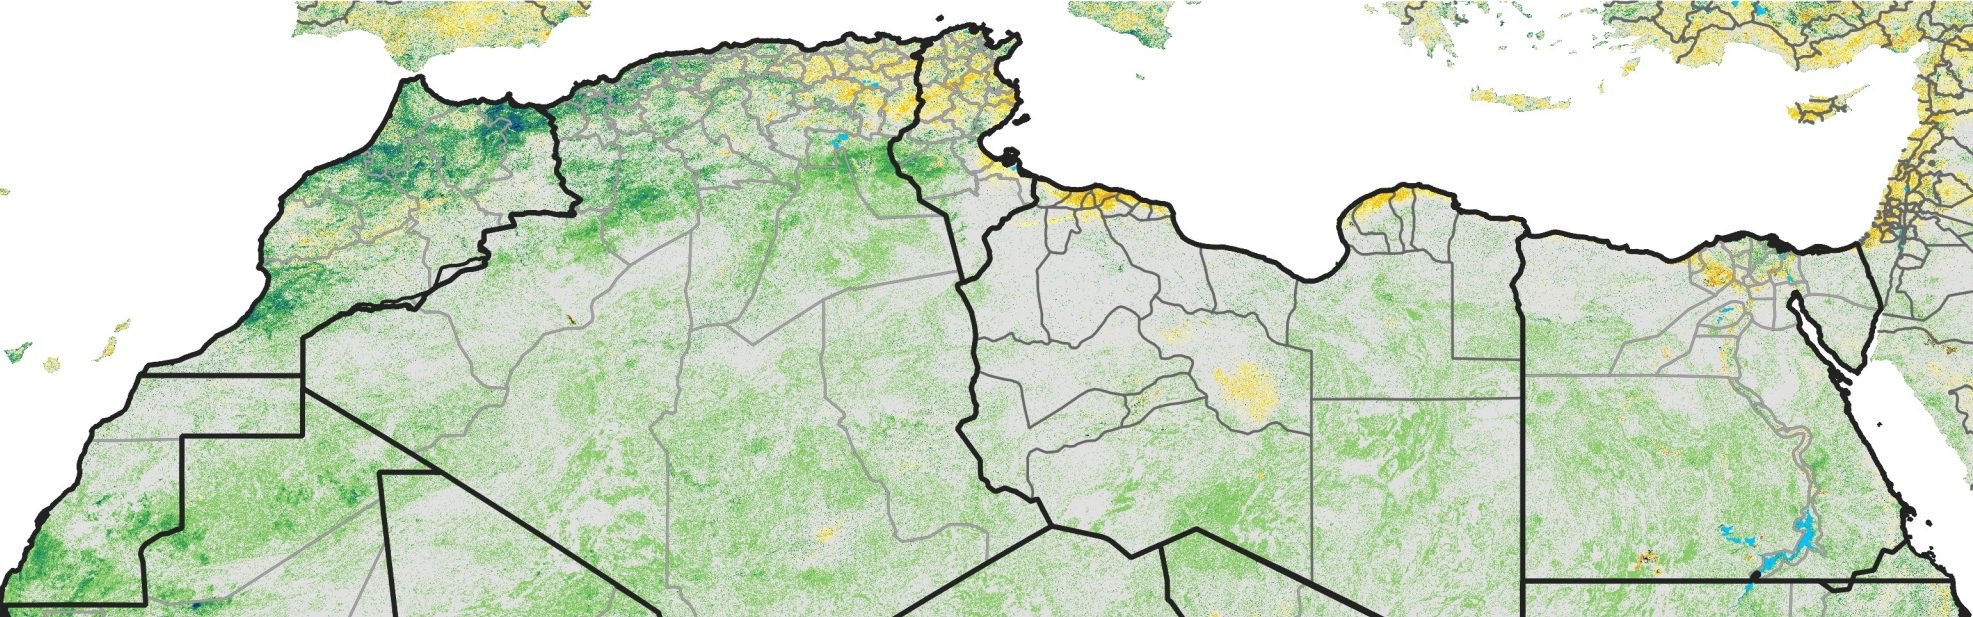

North Africa Percent of Mean NDVI

2010 / mean (2003 - 2022)
Period 29 / October 11 - 20, 2010

Percent of Normal