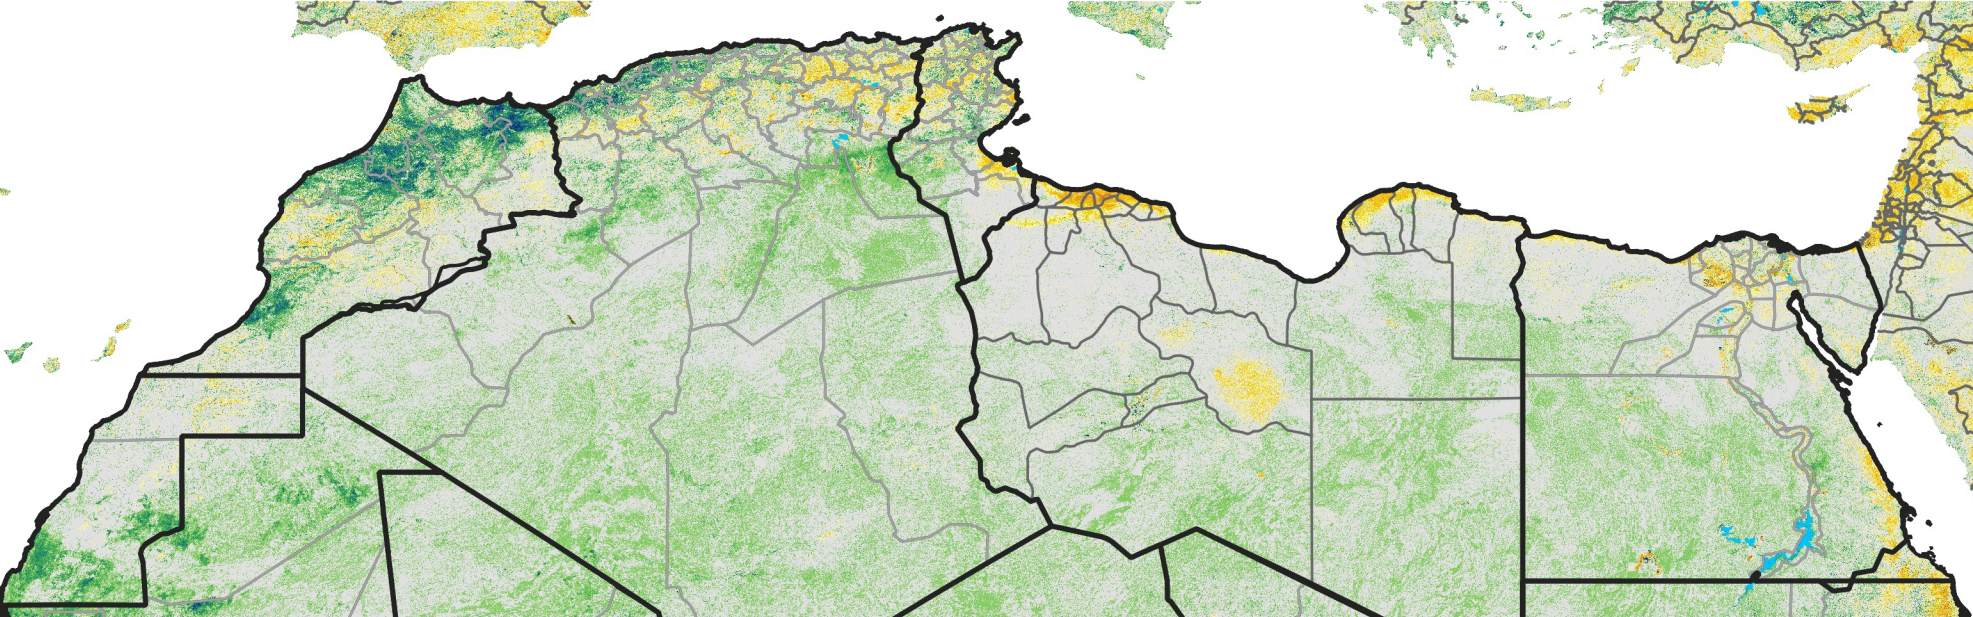

North Africa Percent of Mean NDVI

2010 / mean (2003 - 2022)
Period 32 / November 11 - 20, 2010

Percent of Normal