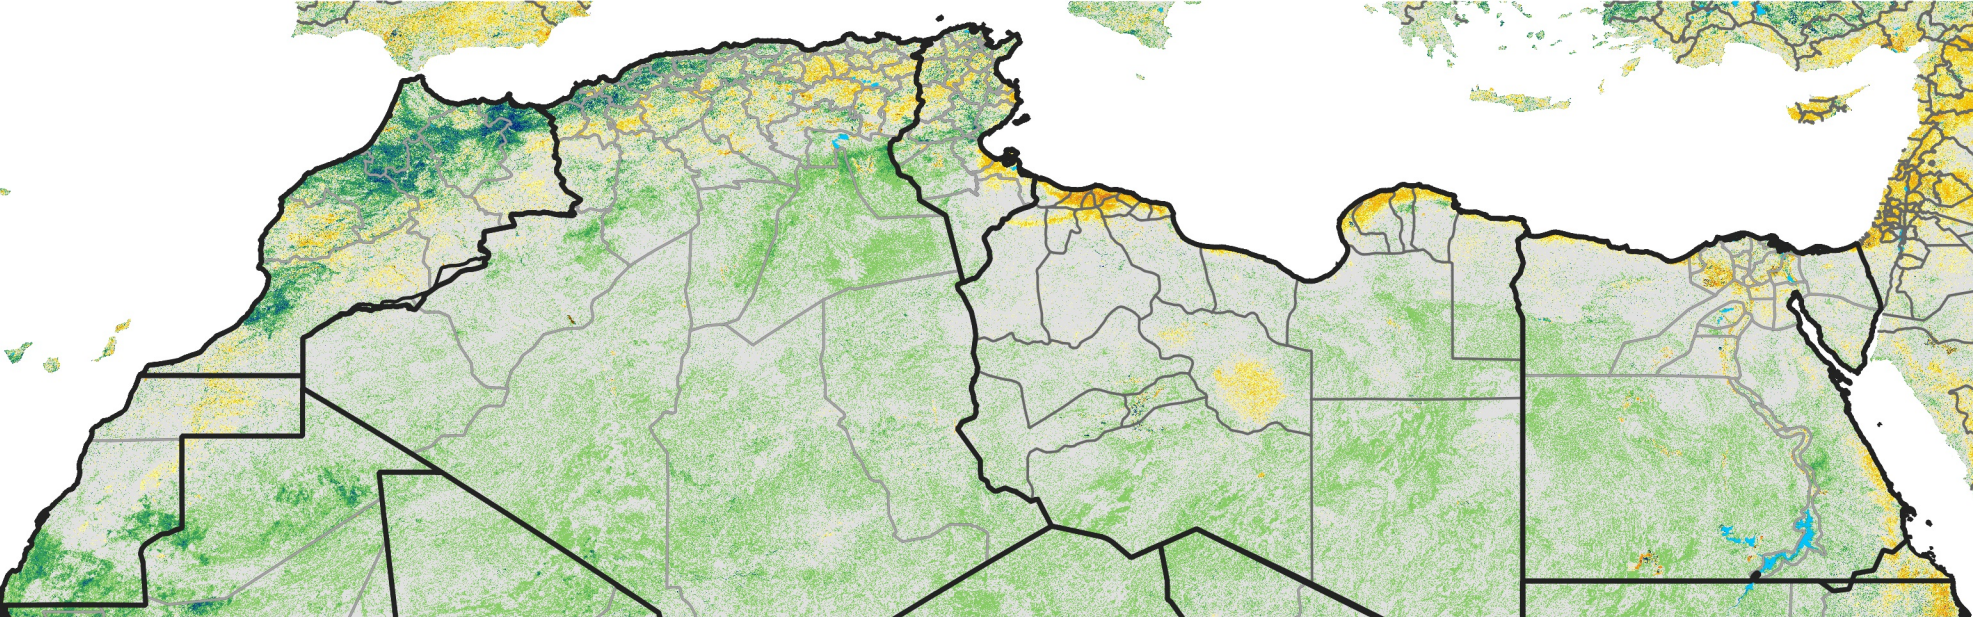

North Africa Percent of Mean NDVI

2010 / mean (2003 - 2022)
Period 33 / November 21 - 30, 2010

Percent of Normal