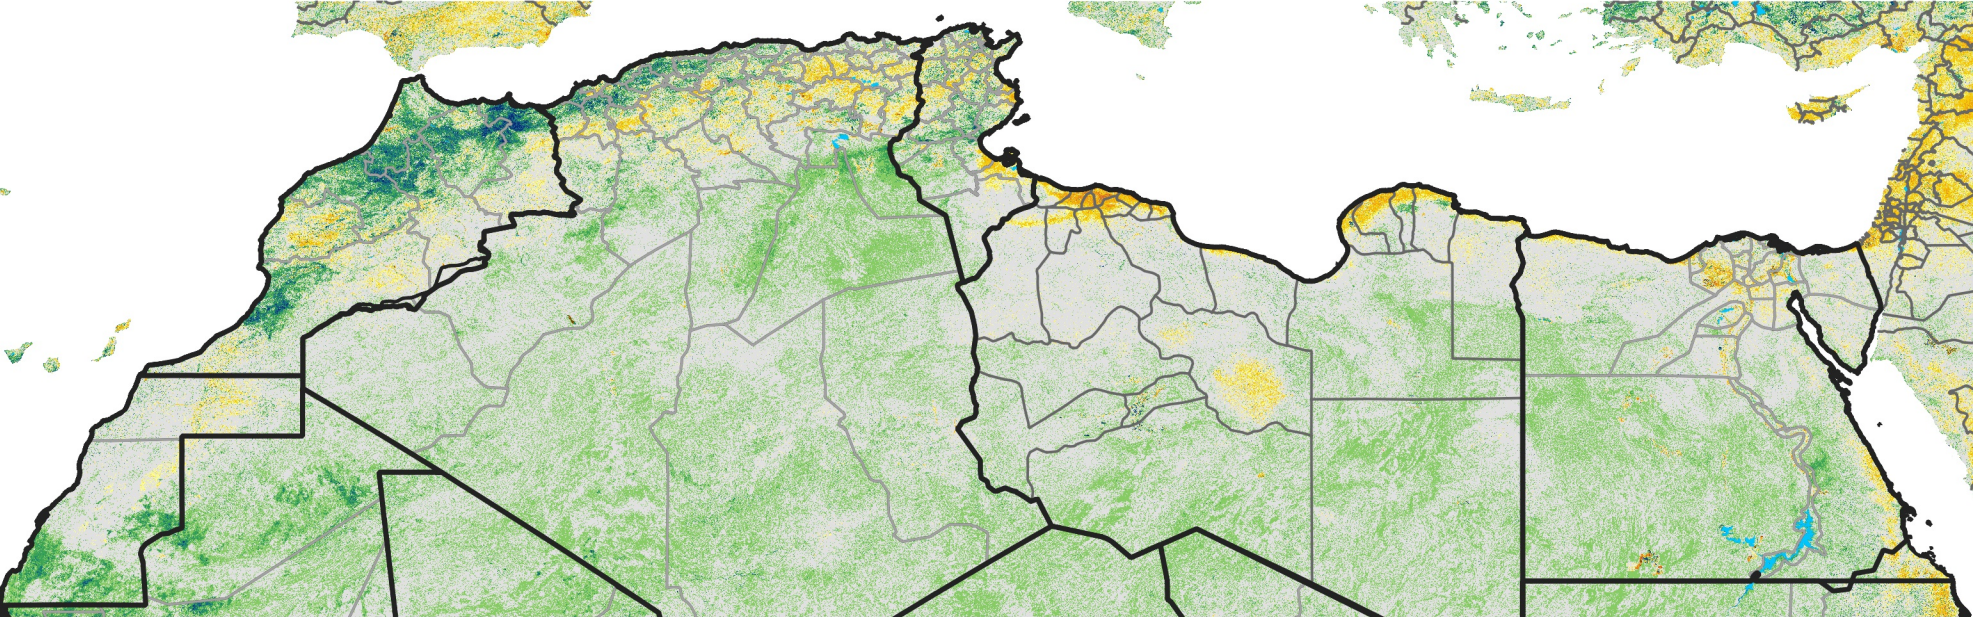

# North Africa Percent of Mean NDVI

2010 / mean (2003 - 2022)  
Period 34 / December 01 - 10, 2010