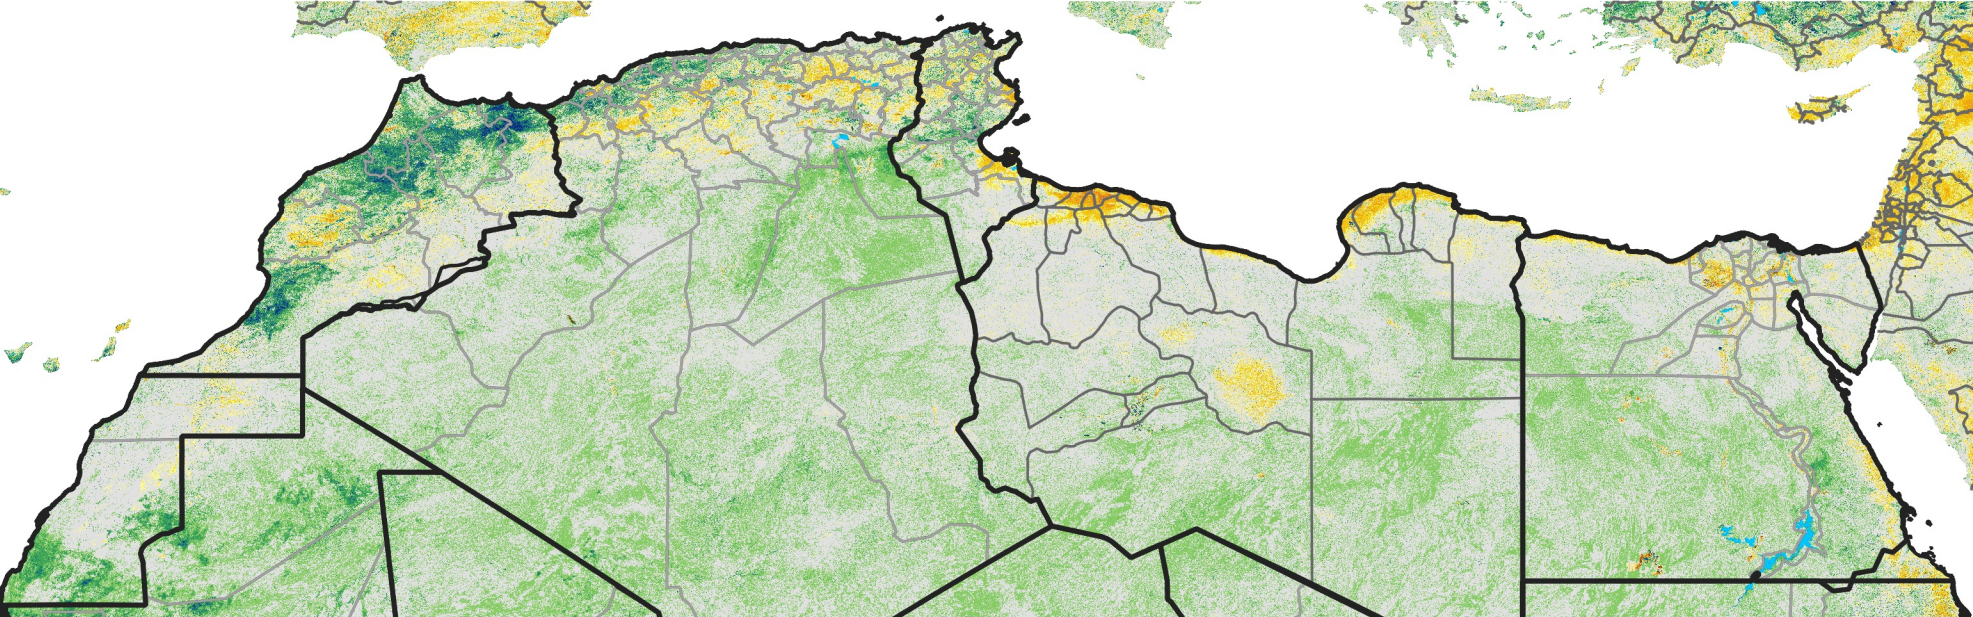

North Africa Percent of Mean NDVI

2010 / mean (2003 - 2022)
Period 35 / December 11 - 20, 2010

Percent of Normal