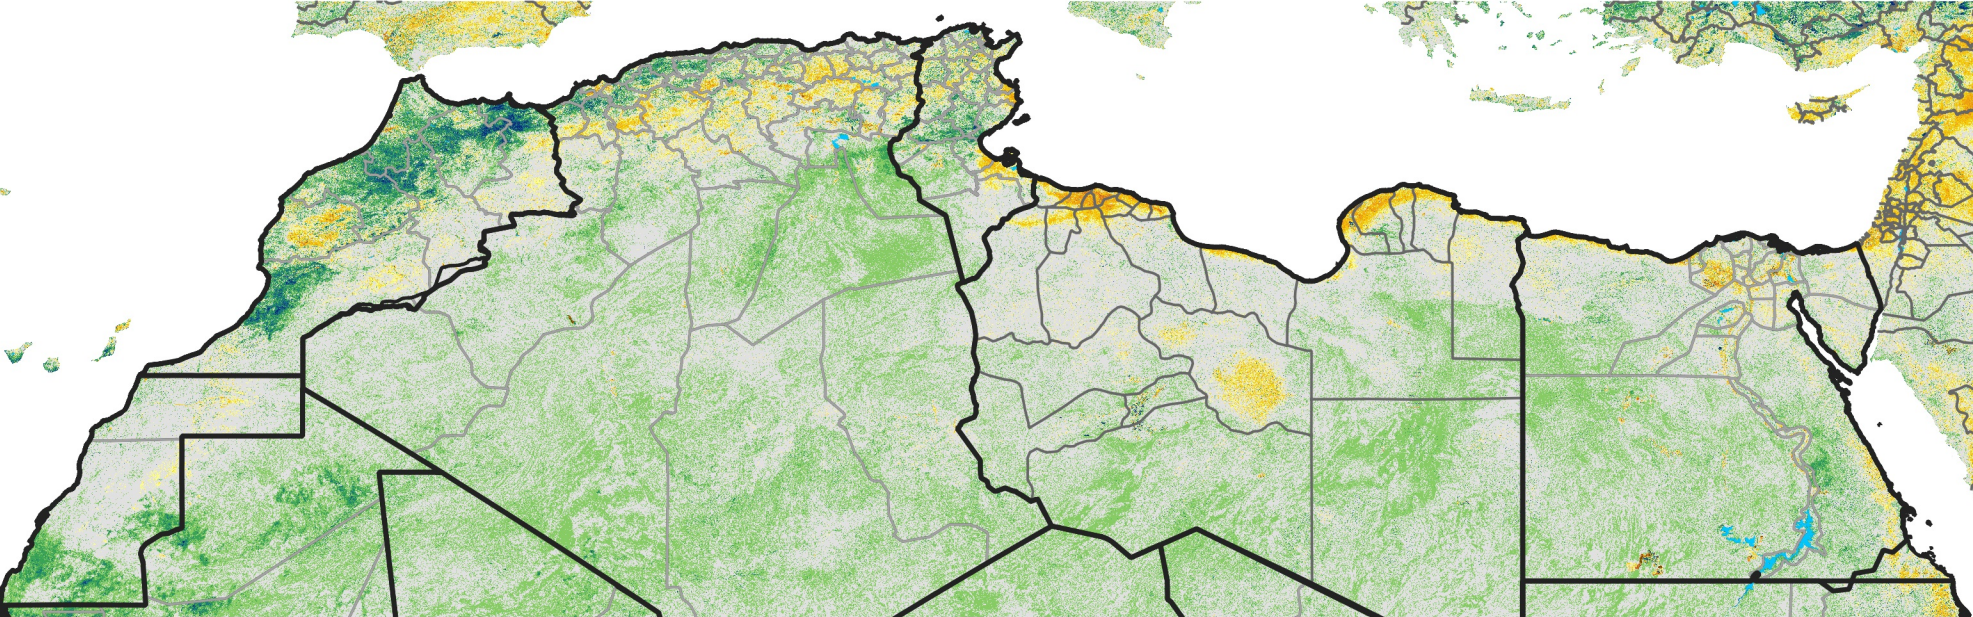

# North Africa Percent of Mean NDVI

2010 / mean (2003 - 2022)  
Period 36 / December 21 - 31, 2010