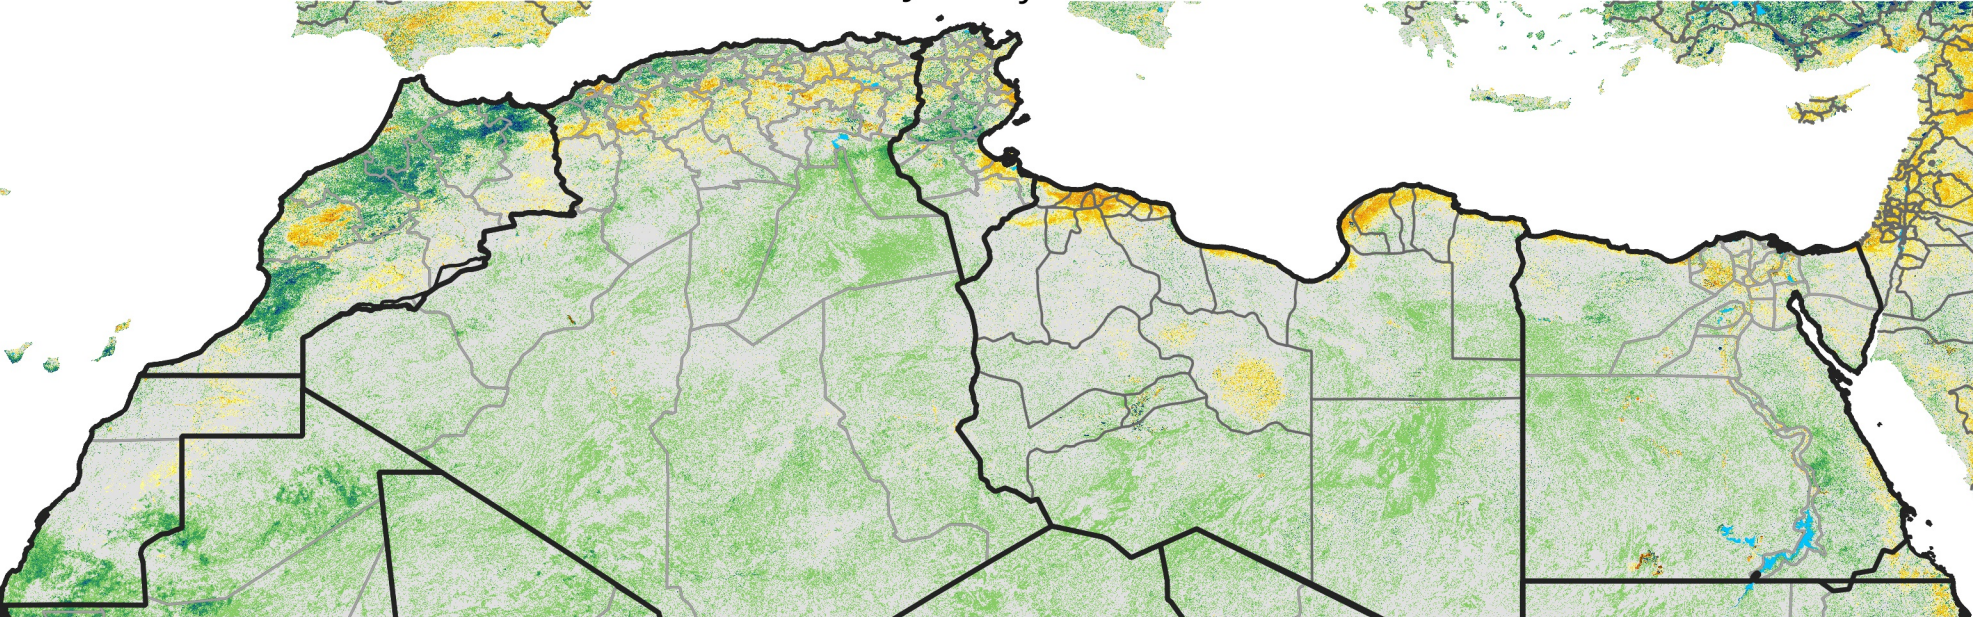

North Africa Percent of Mean NDVI

2011 / mean (2003 - 2022)
Period 01 / January 01 - 10, 2011

Percent of Normal