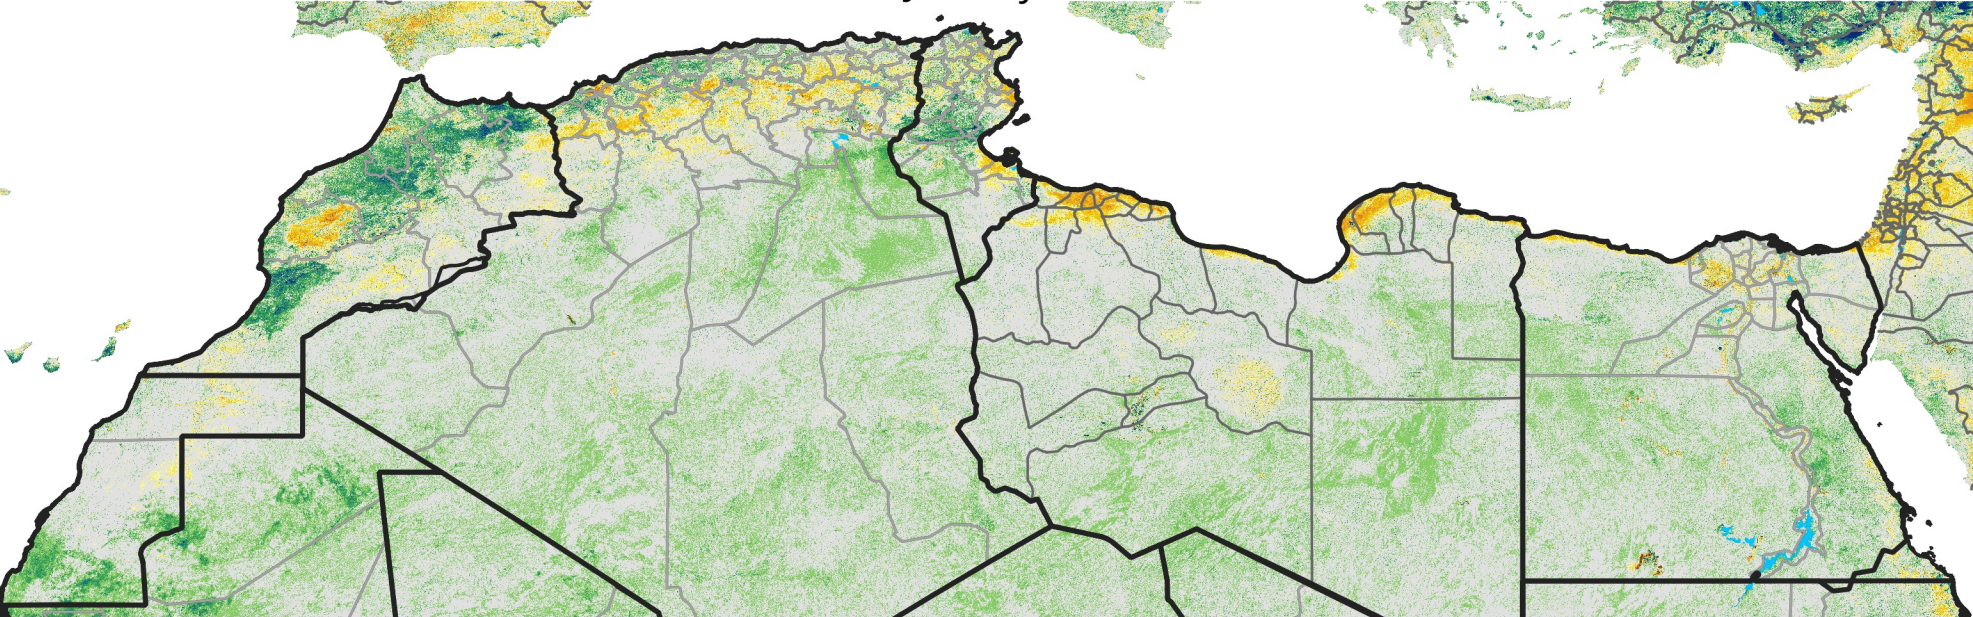

# North Africa Percent of Mean NDVI

2011 / mean (2003 - 2022)  
Period 02 / January 11 - 20, 2011