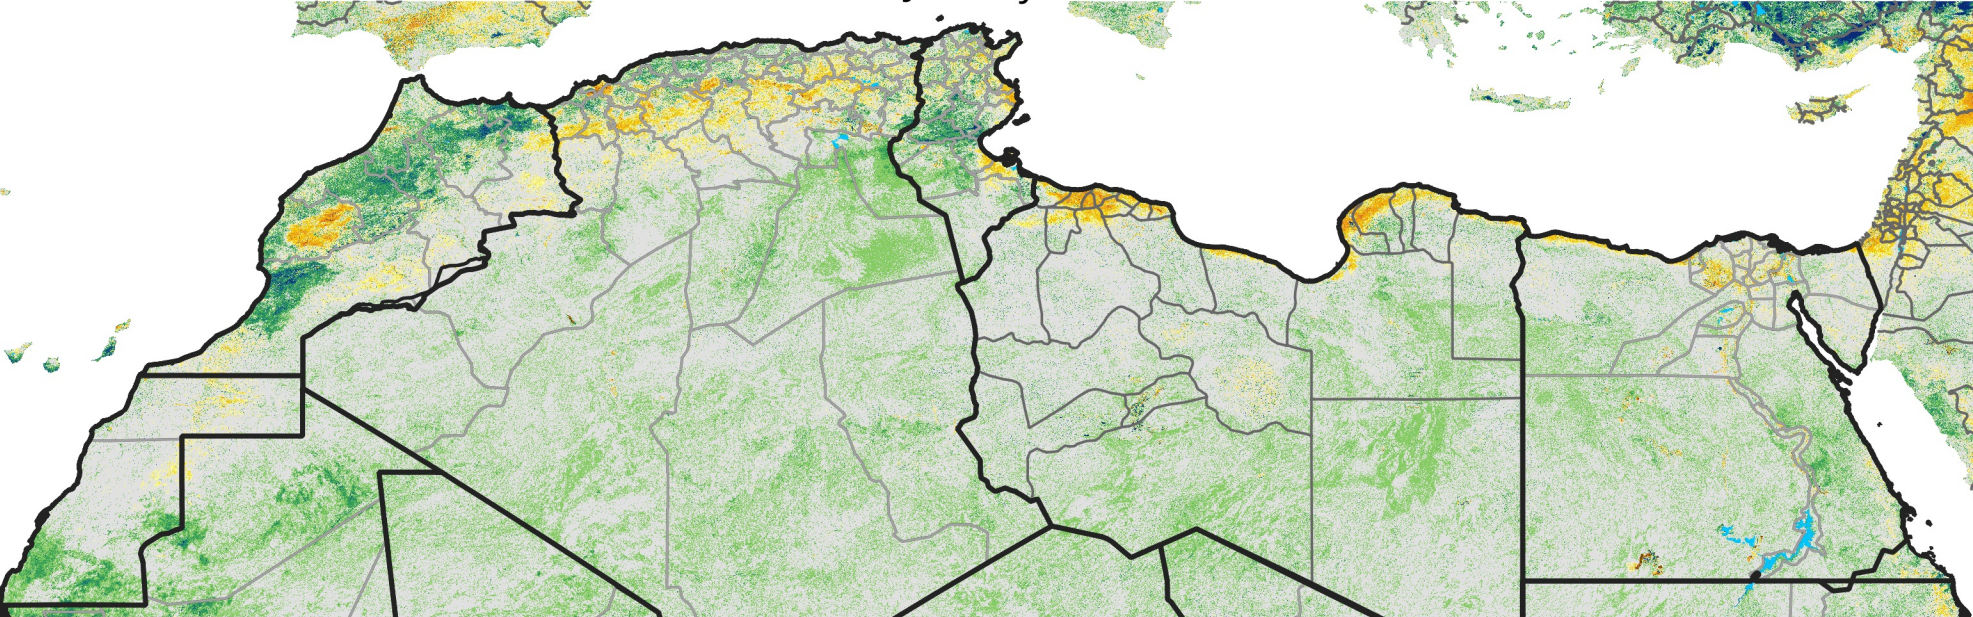

North Africa Percent of Mean NDVI

2011 / mean (2003 - 2022)
Period 03 / January 21 - 31, 2011

Percent of Normal