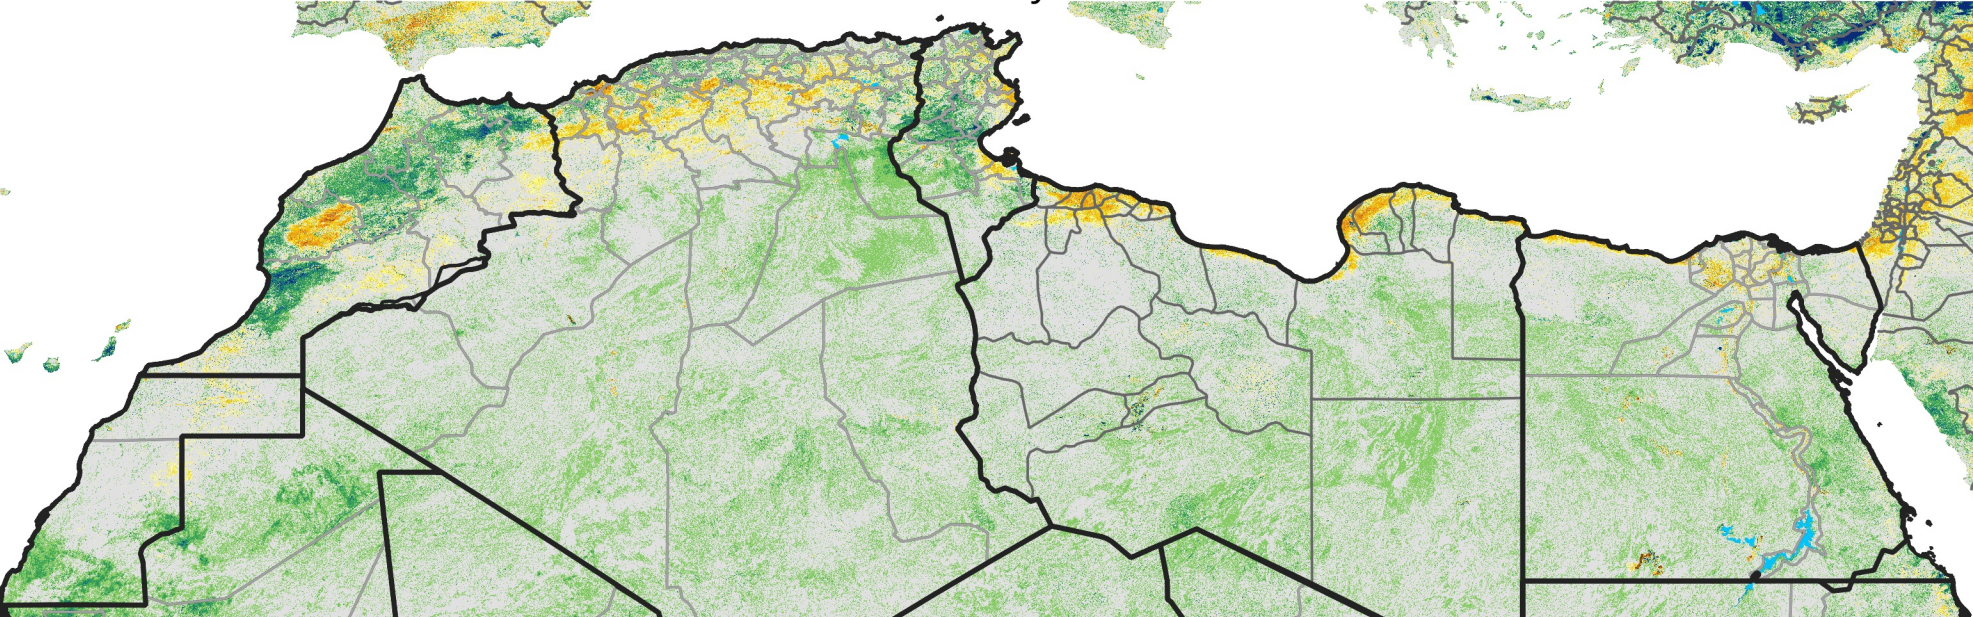

North Africa Percent of Mean NDVI

2011 / mean (2003 - 2022)
Period 04 / February 01 - 10, 2011

Percent of Normal