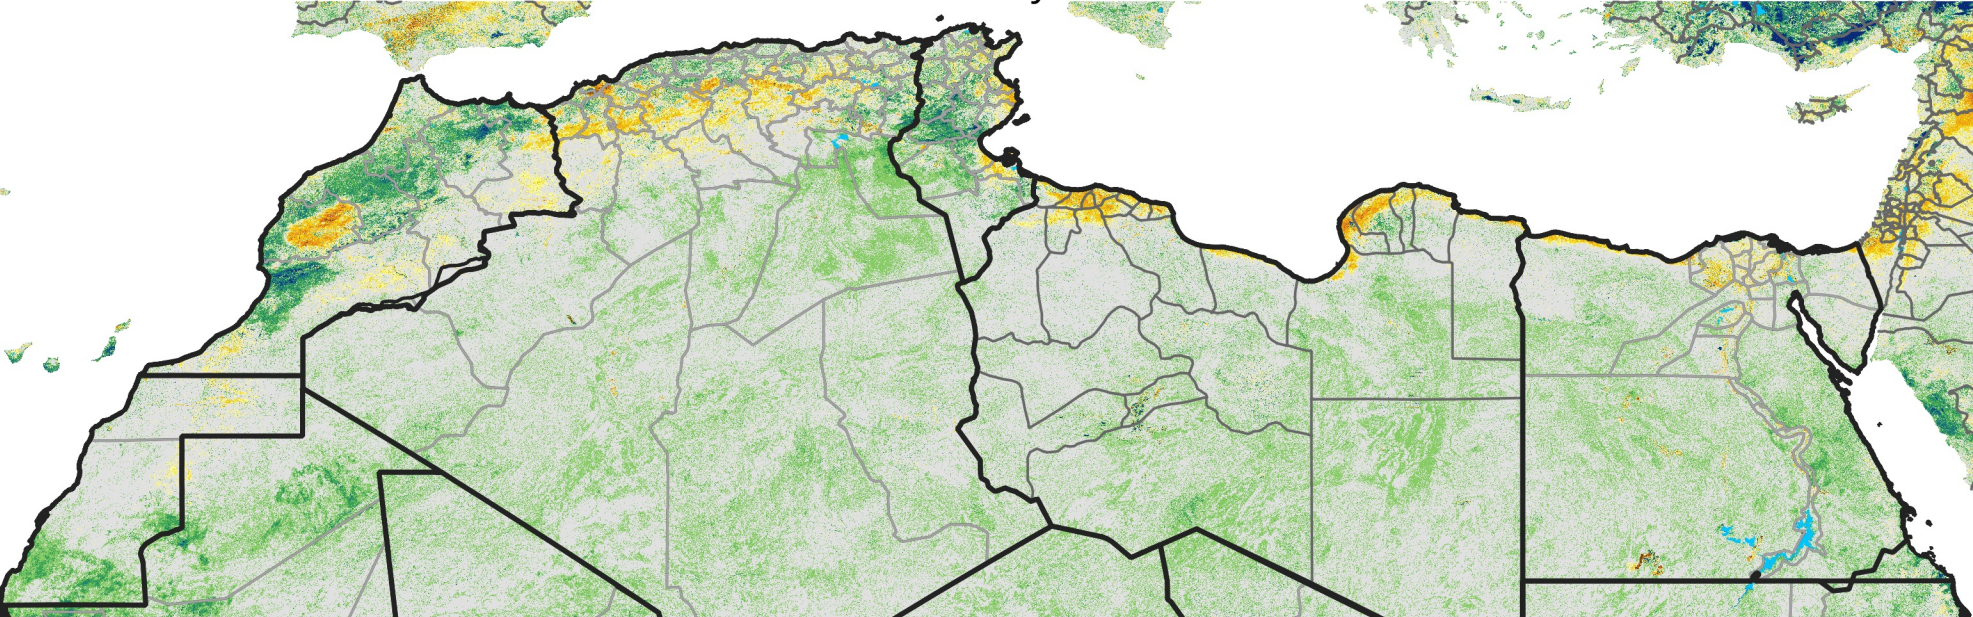

# North Africa Percent of Mean NDVI

2011 / mean (2003 - 2022)  
Period 05 / February 11 - 20, 2011