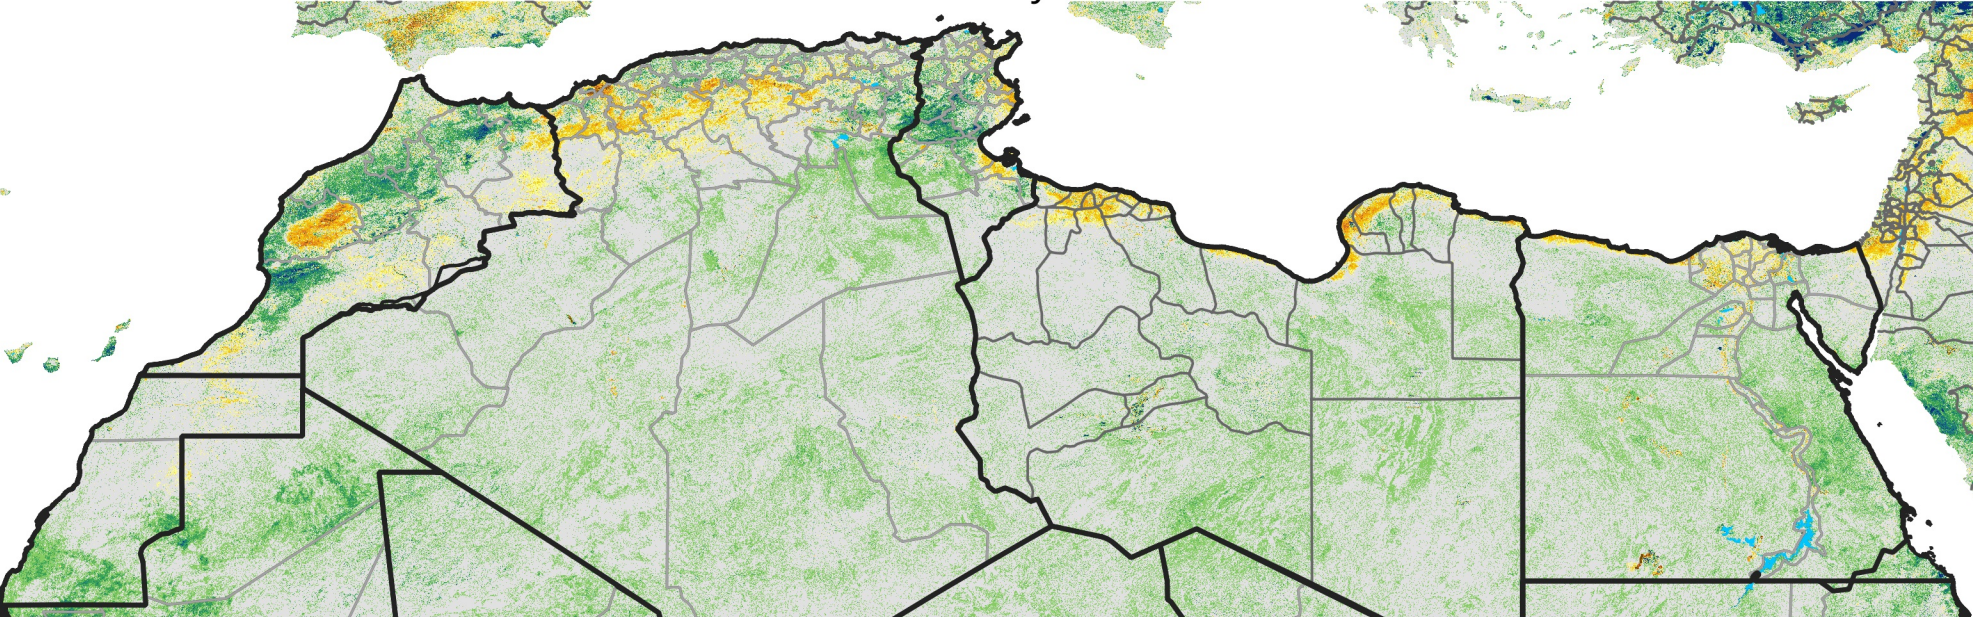

North Africa Percent of Mean NDVI

2011 / mean (2003 - 2022)
Period 06 / February 21 - 28, 2011

Percent of Normal