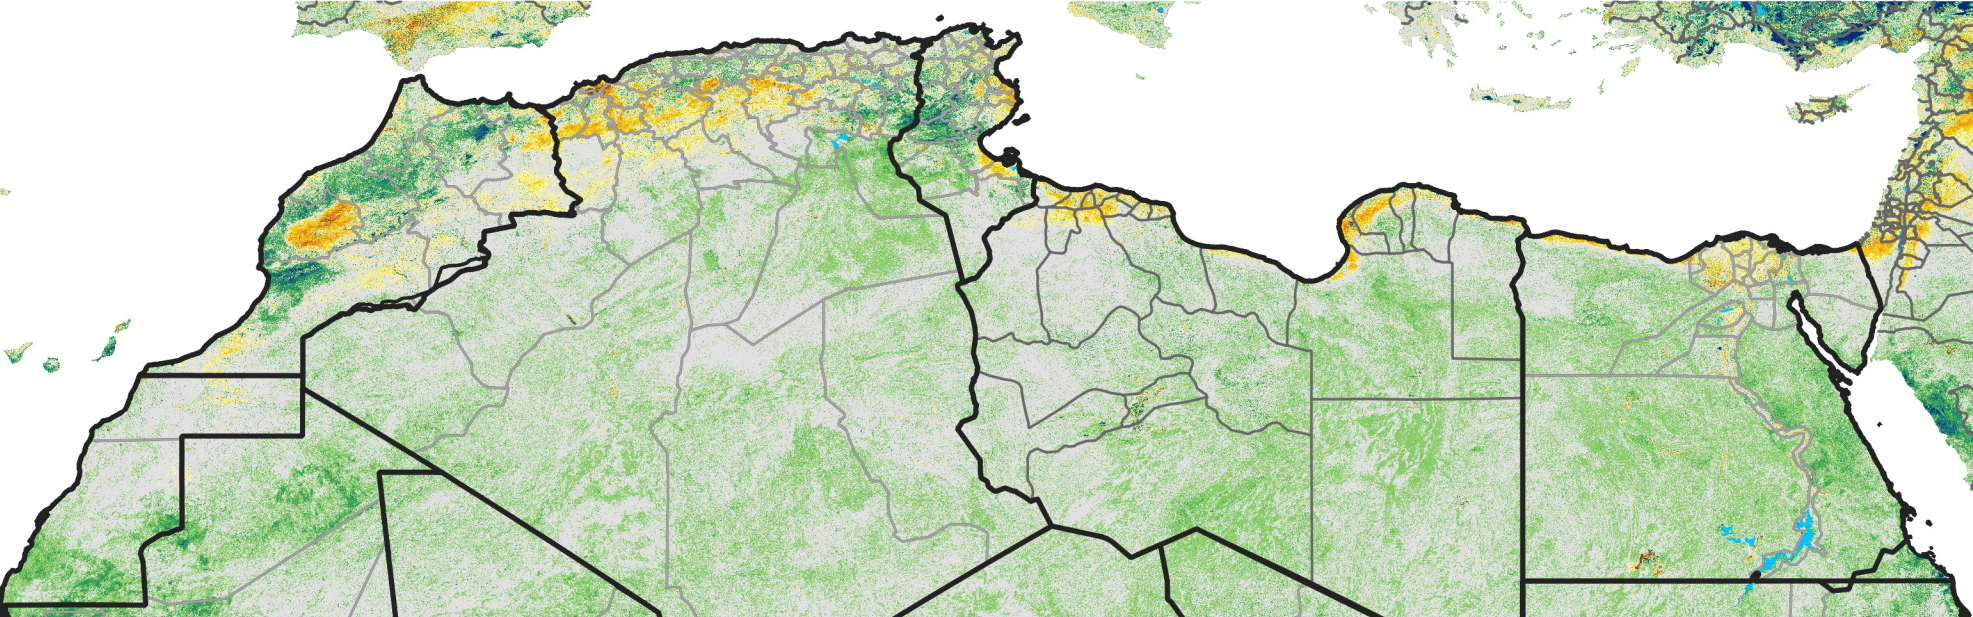

North Africa Percent of Mean NDVI

2011 / mean (2003 - 2022)
Period 07 / March 01 - 10, 2011

Percent of Normal