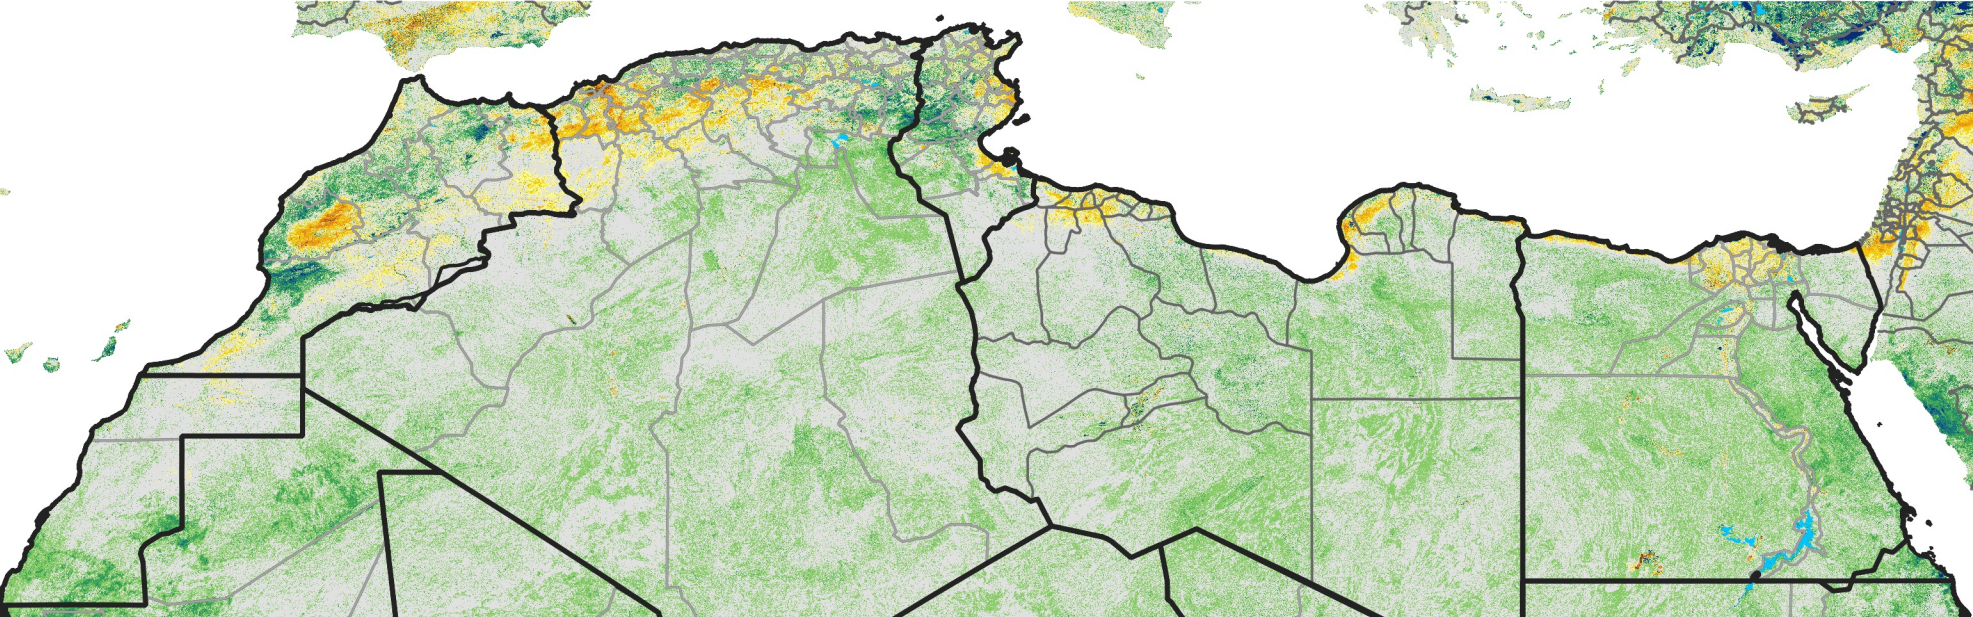

North Africa Percent of Mean NDVI

2011 / mean (2003 - 2022)
Period 08 / March 11 - 20, 2011

Percent of Normal