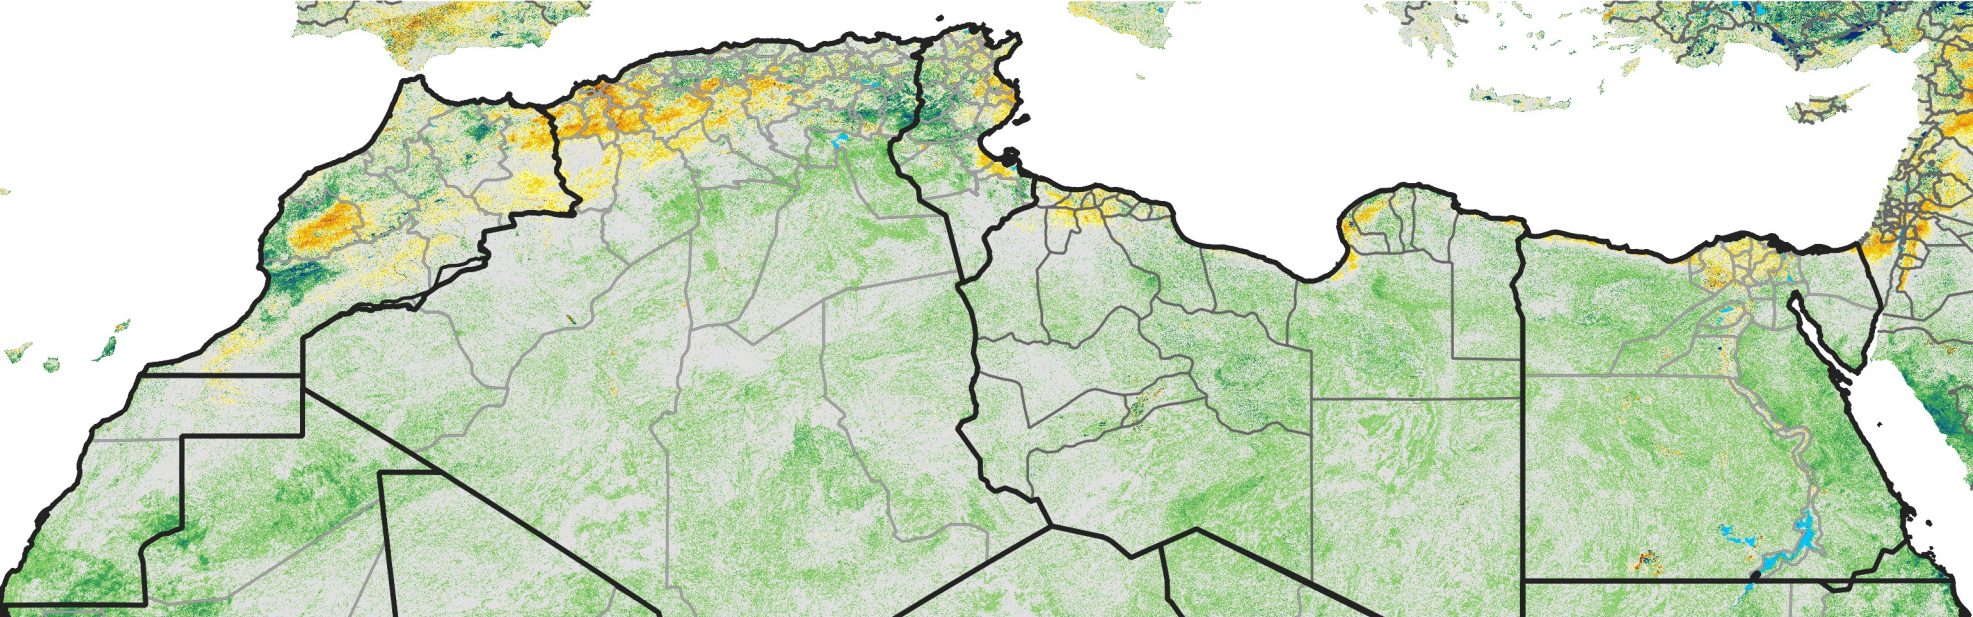

# North Africa Percent of Mean NDVI

2011 / mean (2003 - 2022)  
Period 09 / March 21 - 31, 2011