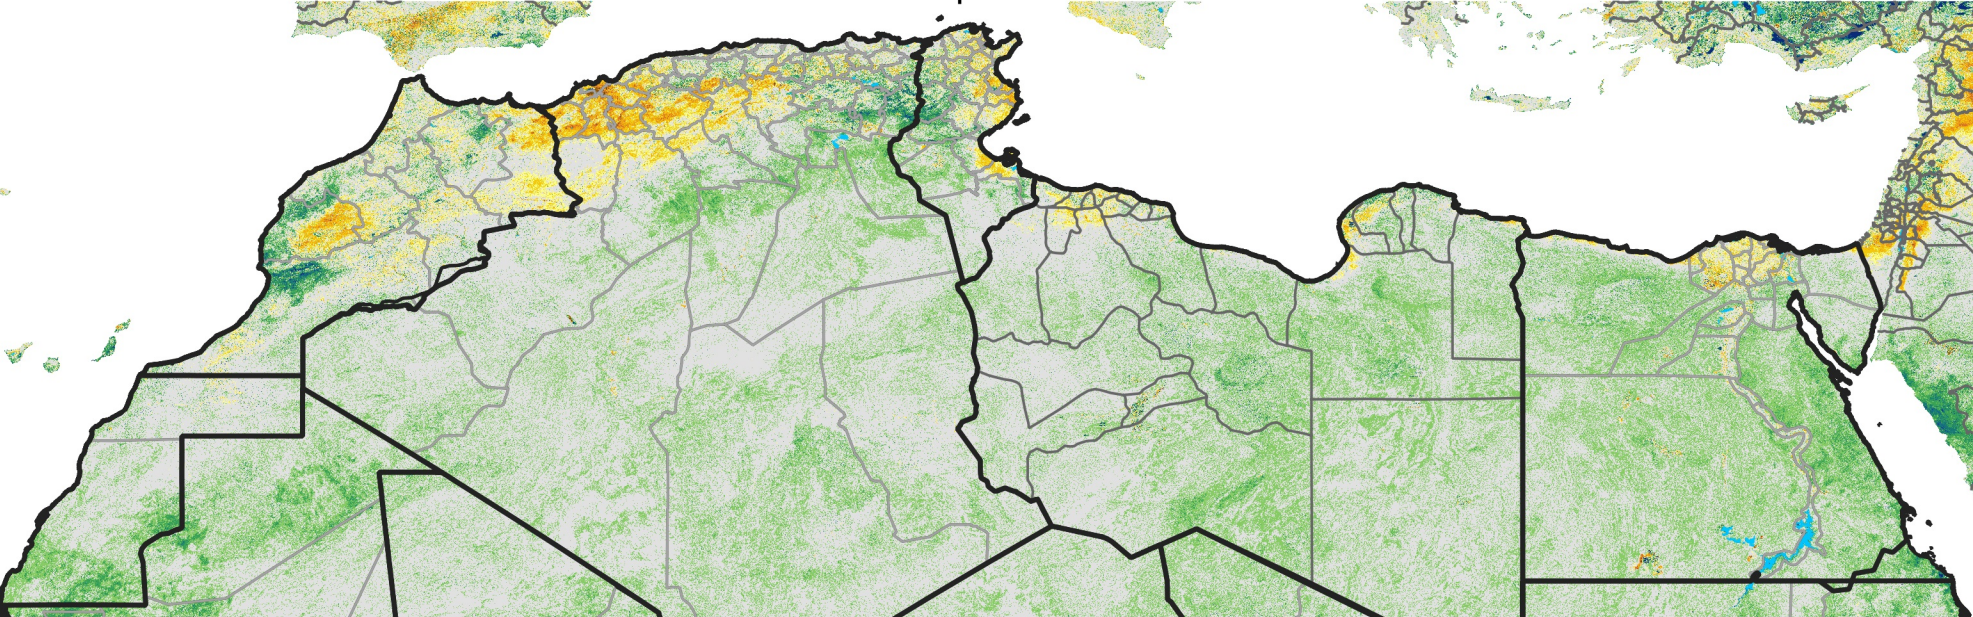

North Africa Percent of Mean NDVI

2011 / mean (2003 - 2022)
Period 10 / April 01 - 10, 2011

Percent of Normal