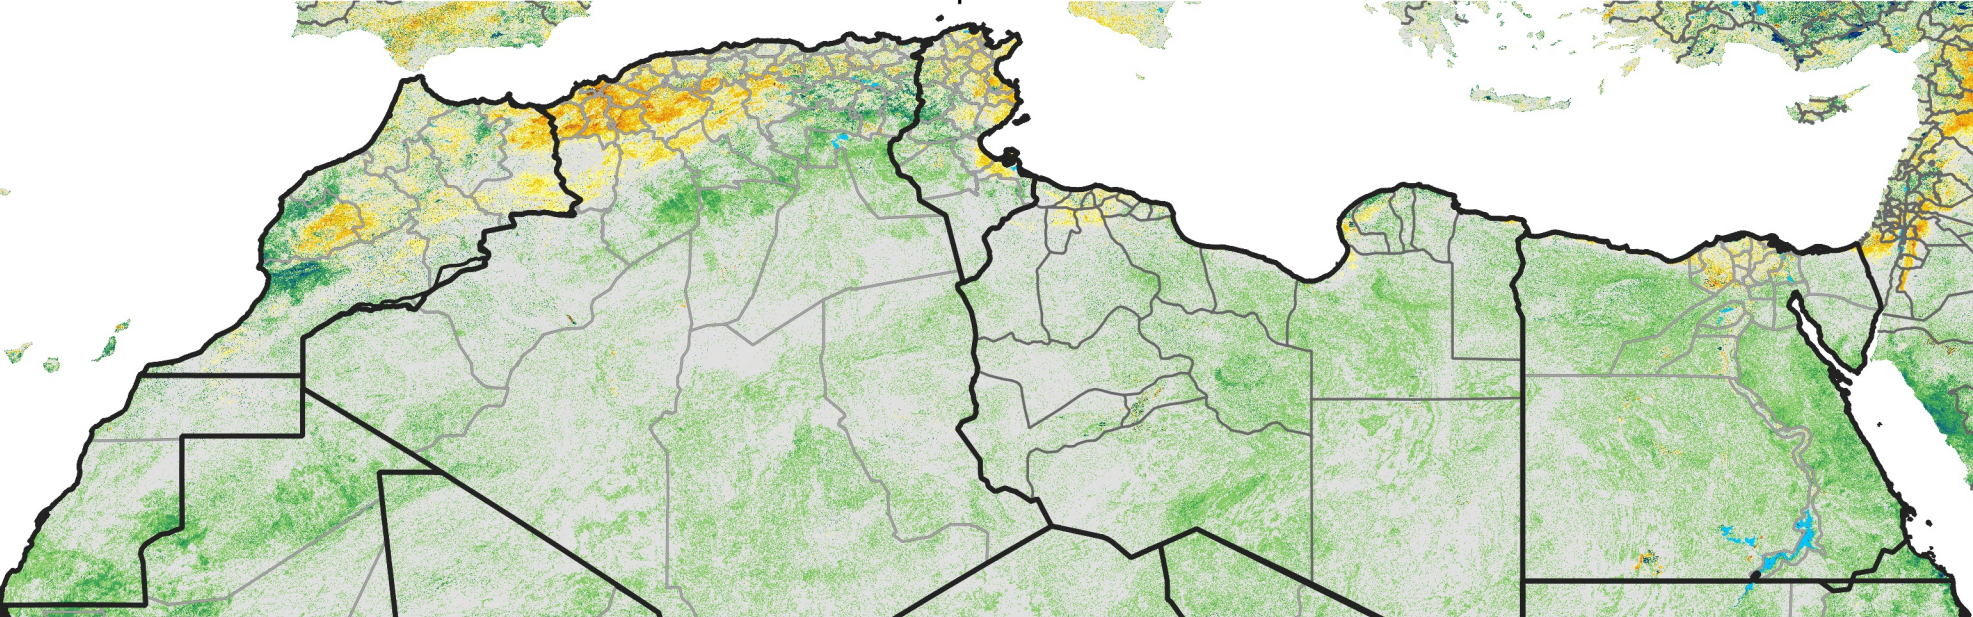

North Africa Percent of Mean NDVI

2011 / mean (2003 - 2022)
Period 11 / April 11 - 20, 2011

Percent of Normal