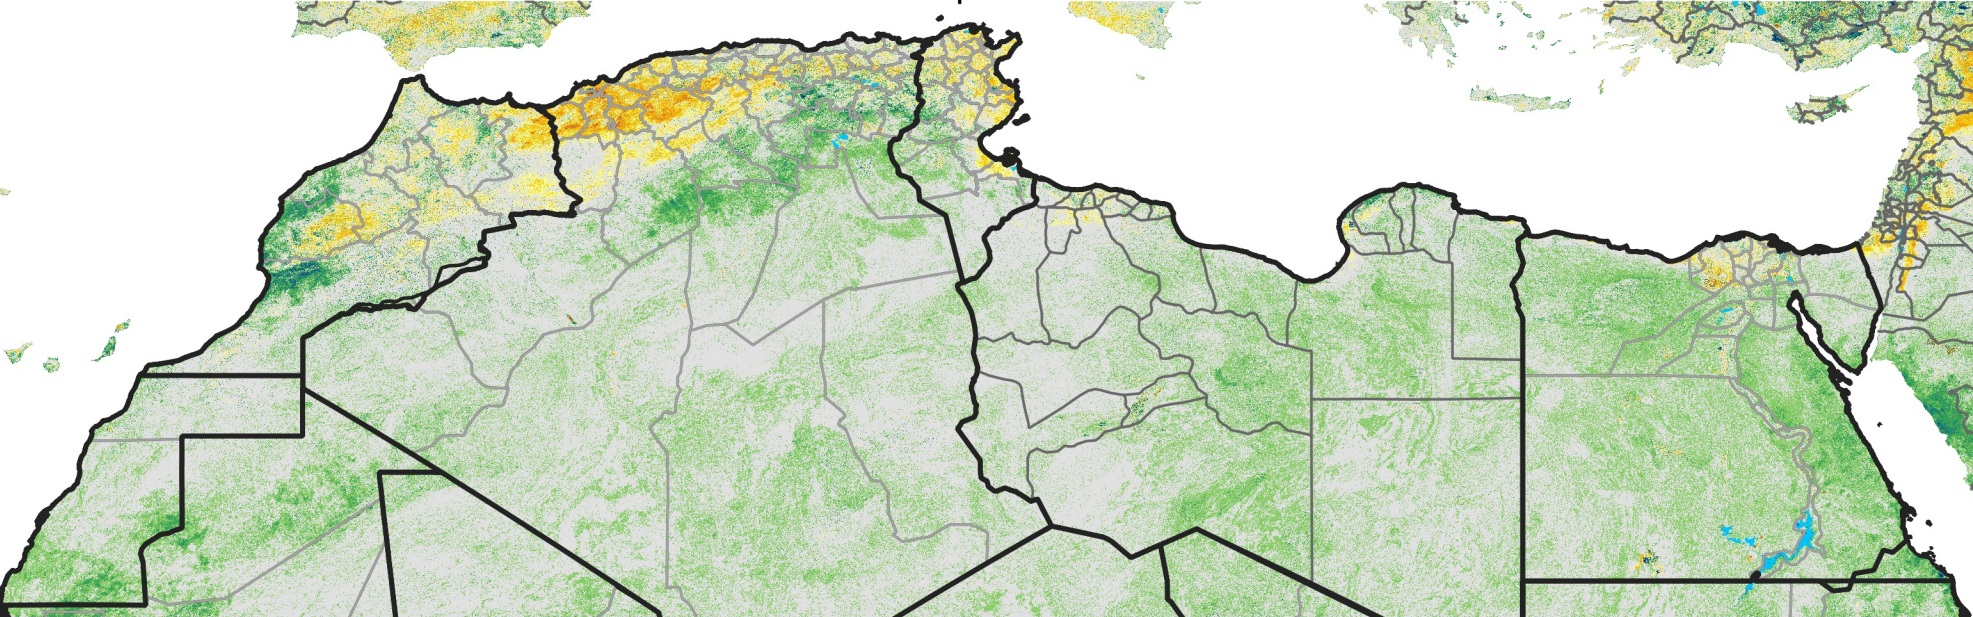

North Africa Percent of Mean NDVI

2011 / mean (2003 - 2022)
Period 12 / April 21 - 30, 2011

Percent of Normal