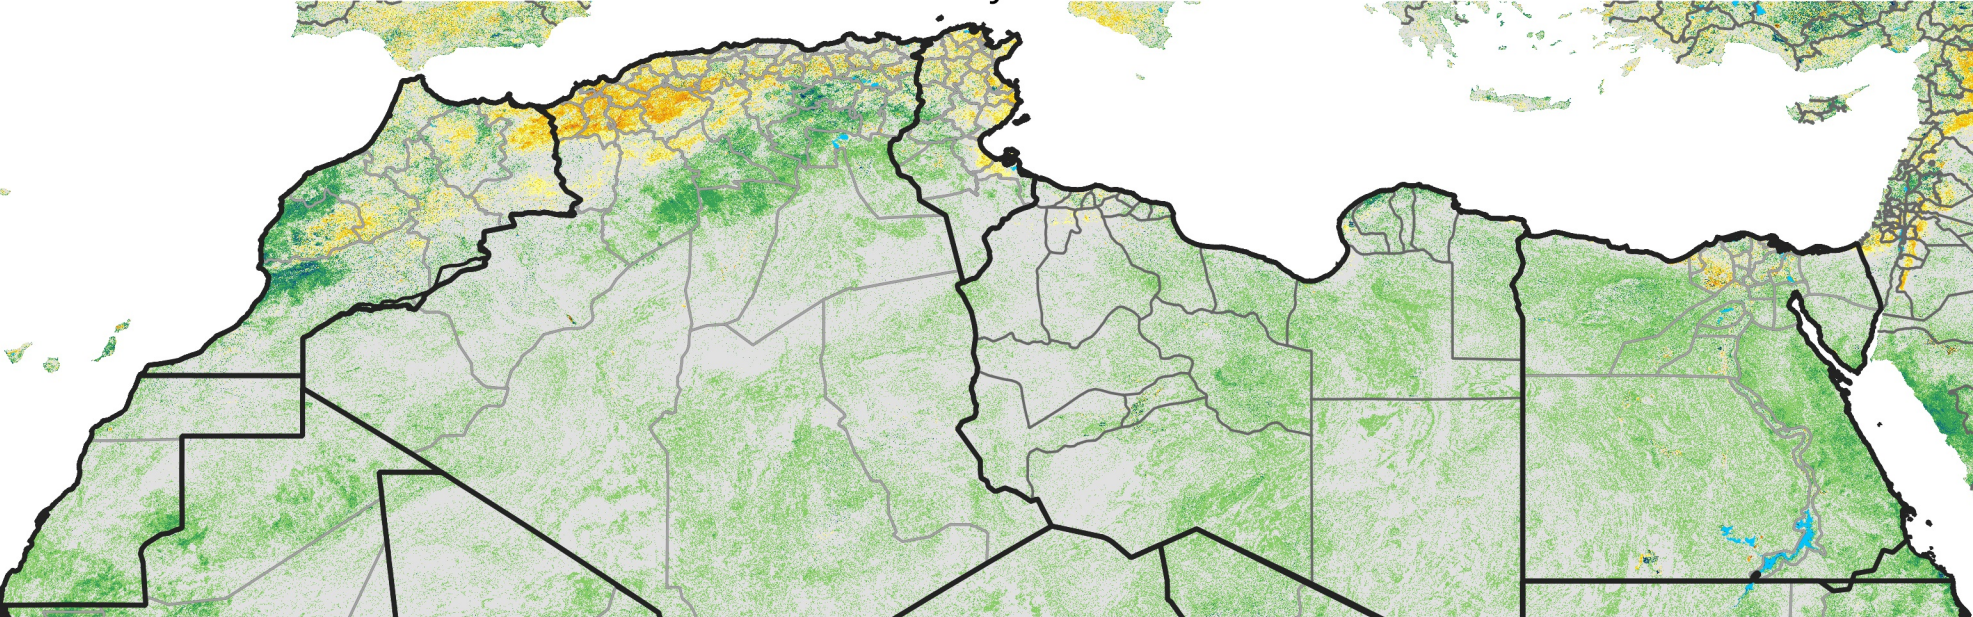

# North Africa Percent of Mean NDVI

2011 / mean (2003 - 2022)  
Period 13 / May 01 - 10, 2011