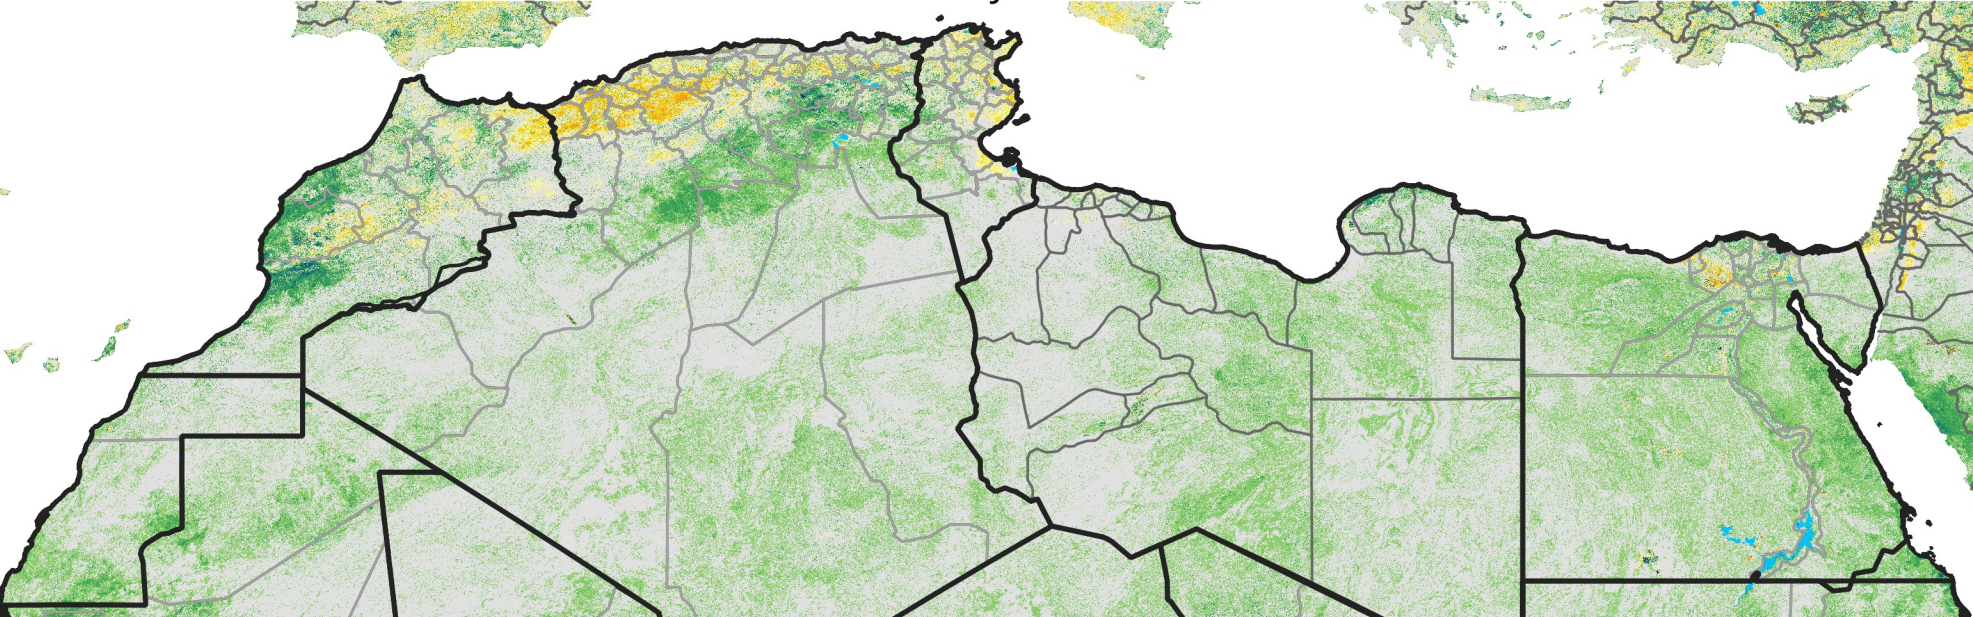

North Africa Percent of Mean NDVI

2011 / mean (2003 - 2022)
Period 14 / May 11 - 20, 2011

Percent of Normal