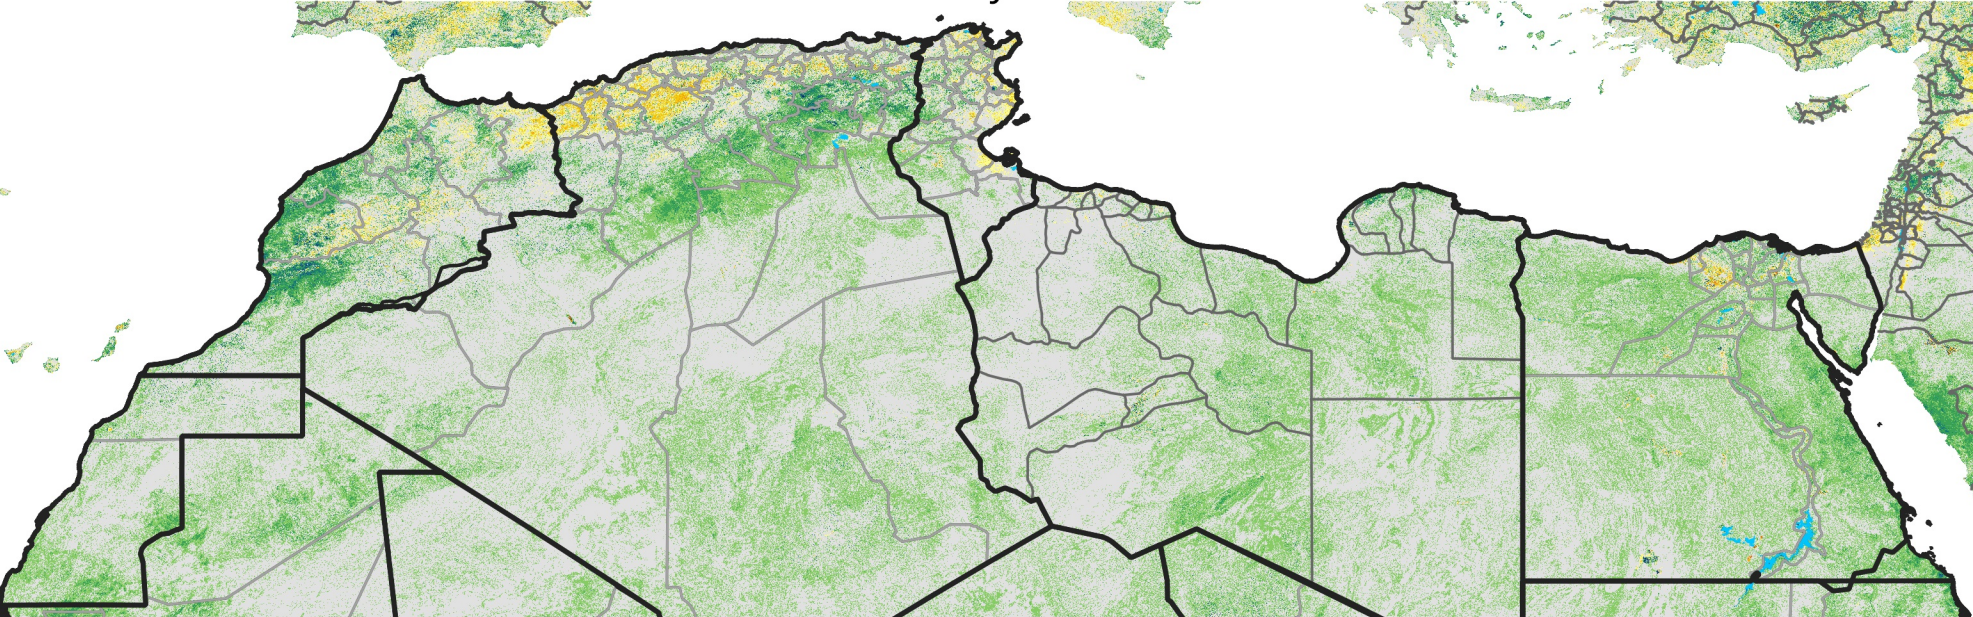

# North Africa Percent of Mean NDVI

2011 / mean (2003 - 2022)  
Period 15 / May 21 - 31, 2011