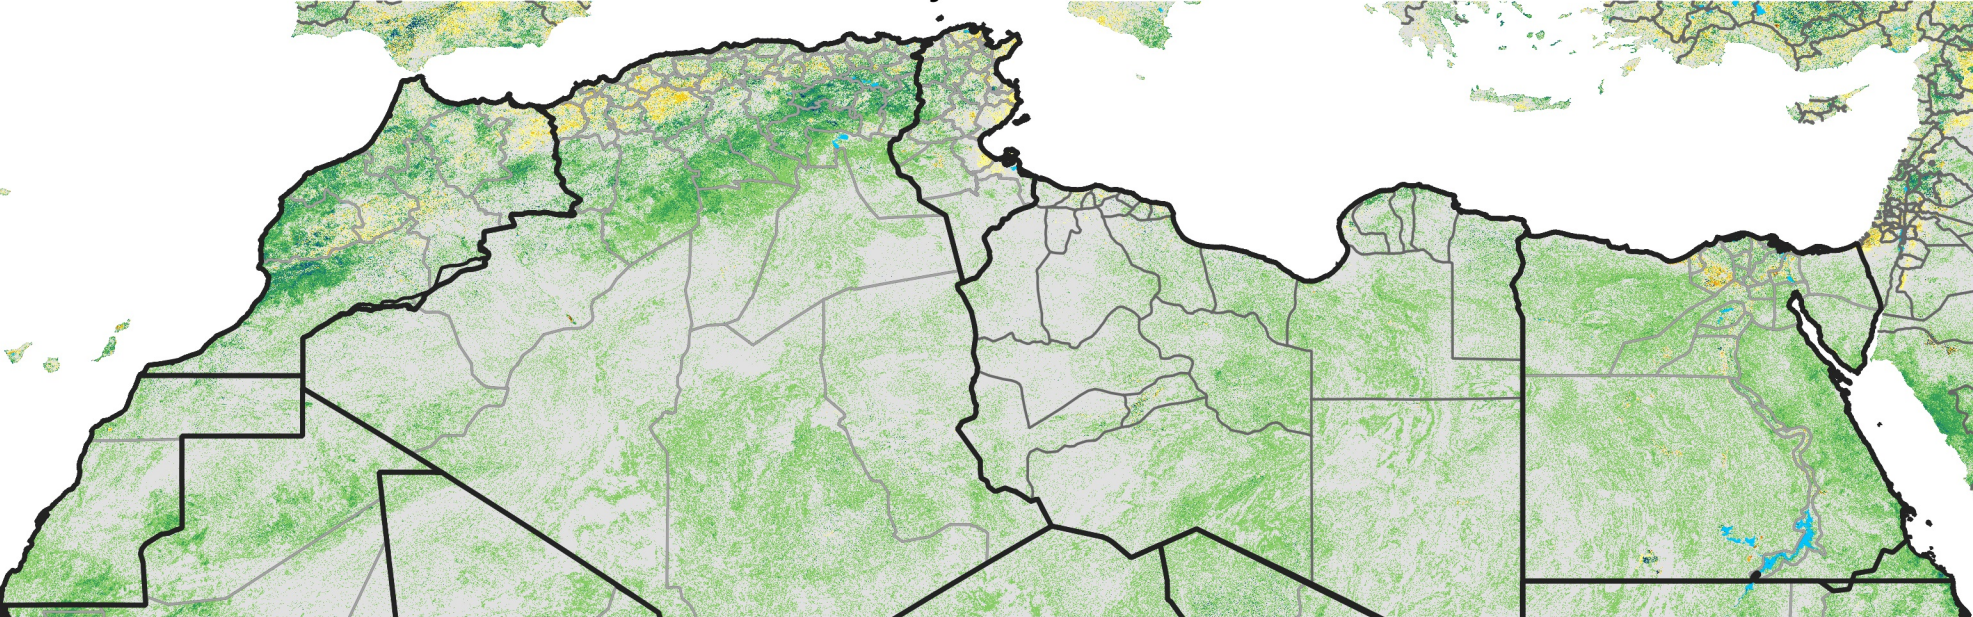

North Africa Percent of Mean NDVI

2011 / mean (2003 - 2022)
Period 16 / June 01 - 10, 2011

Percent of Normal