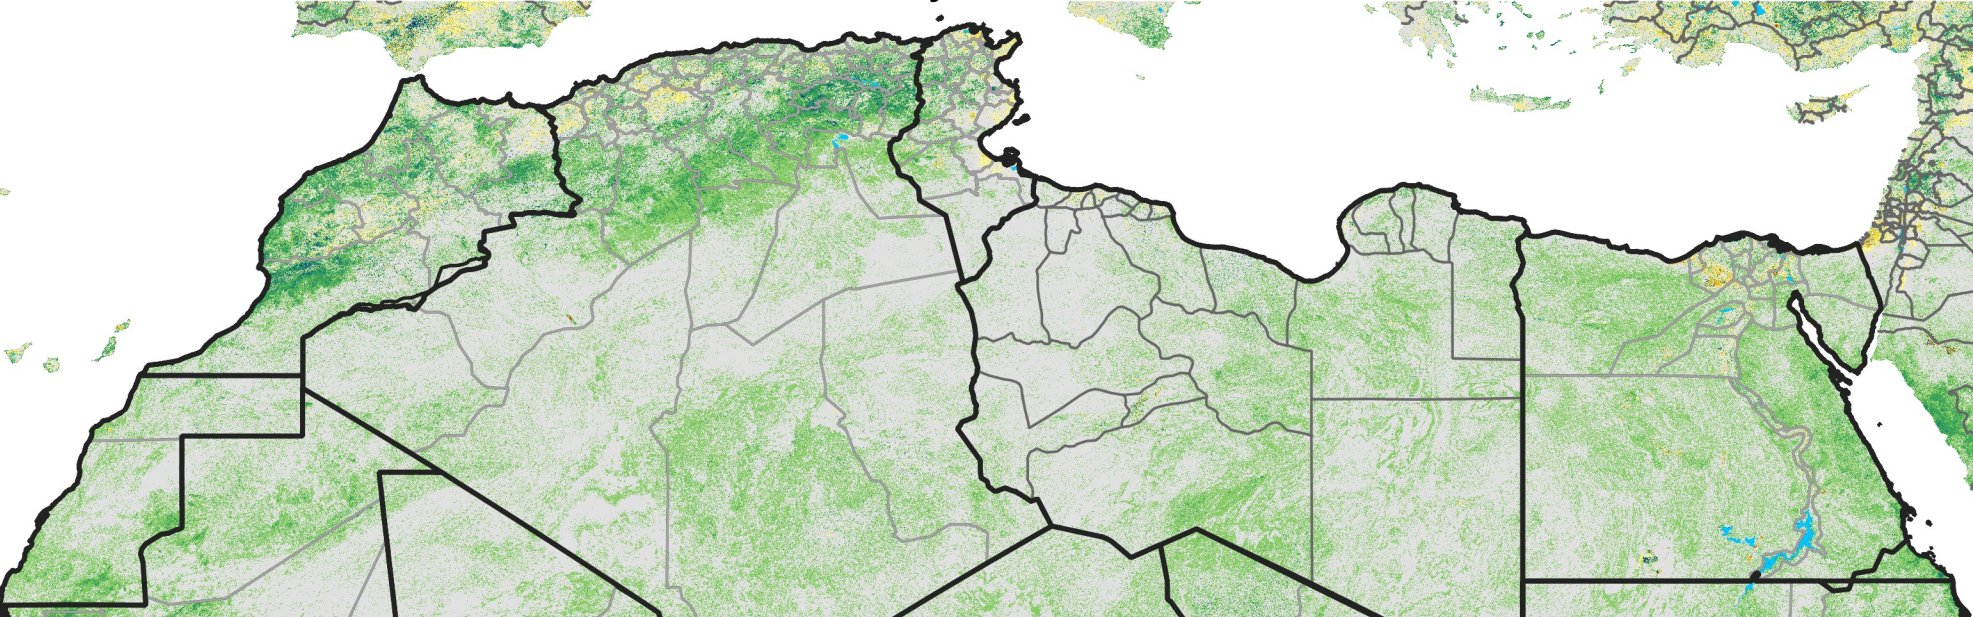

North Africa Percent of Mean NDVI

2011 / mean (2003 - 2022)
Period 17 / June 11 - 20, 2011

Percent of Normal