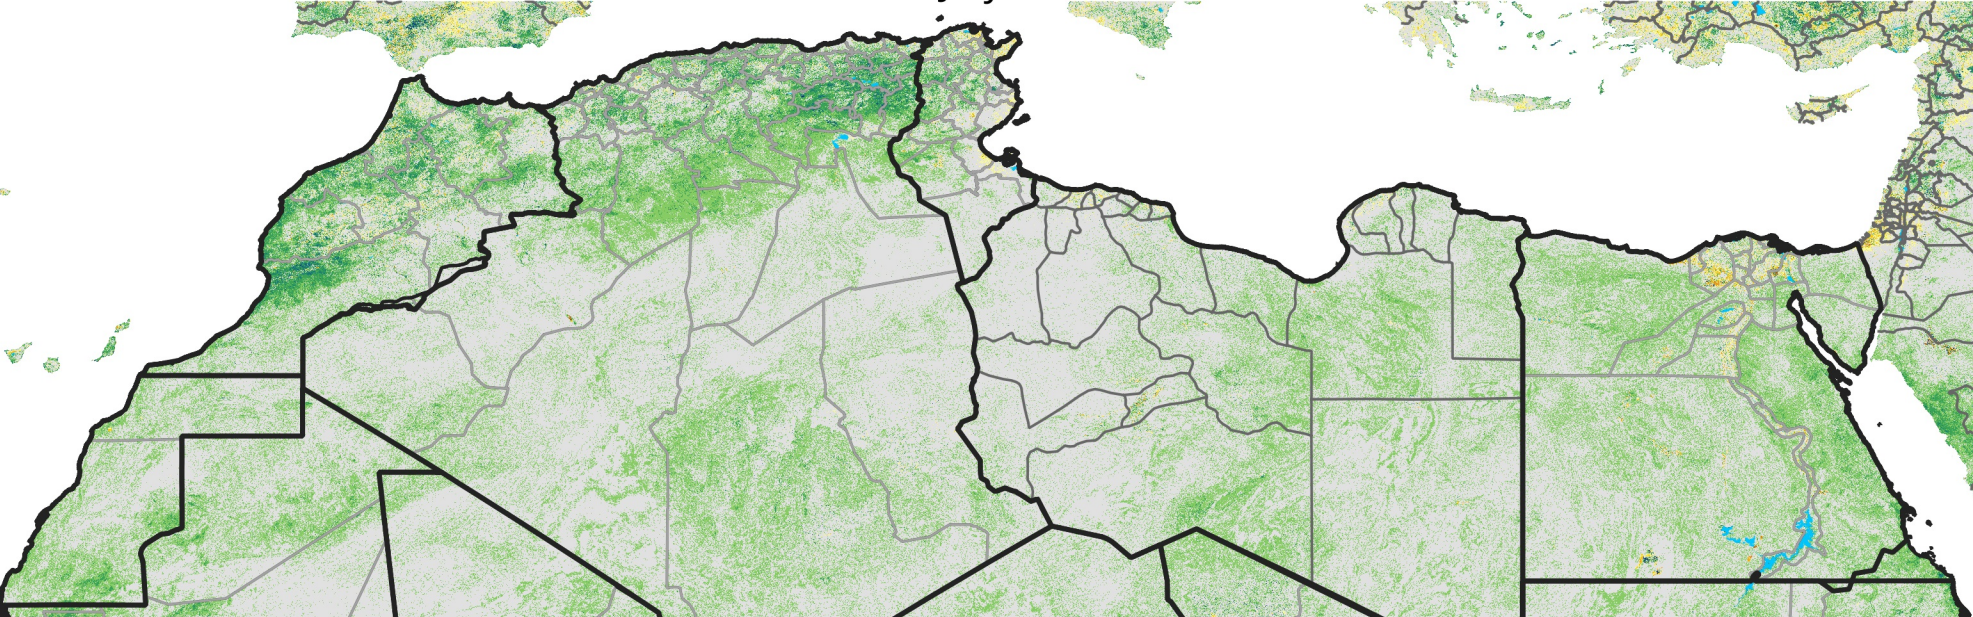

North Africa Percent of Mean NDVI

2011 / mean (2003 - 2022)
Period 19 / July 01 - 10, 2011

Percent of Normal