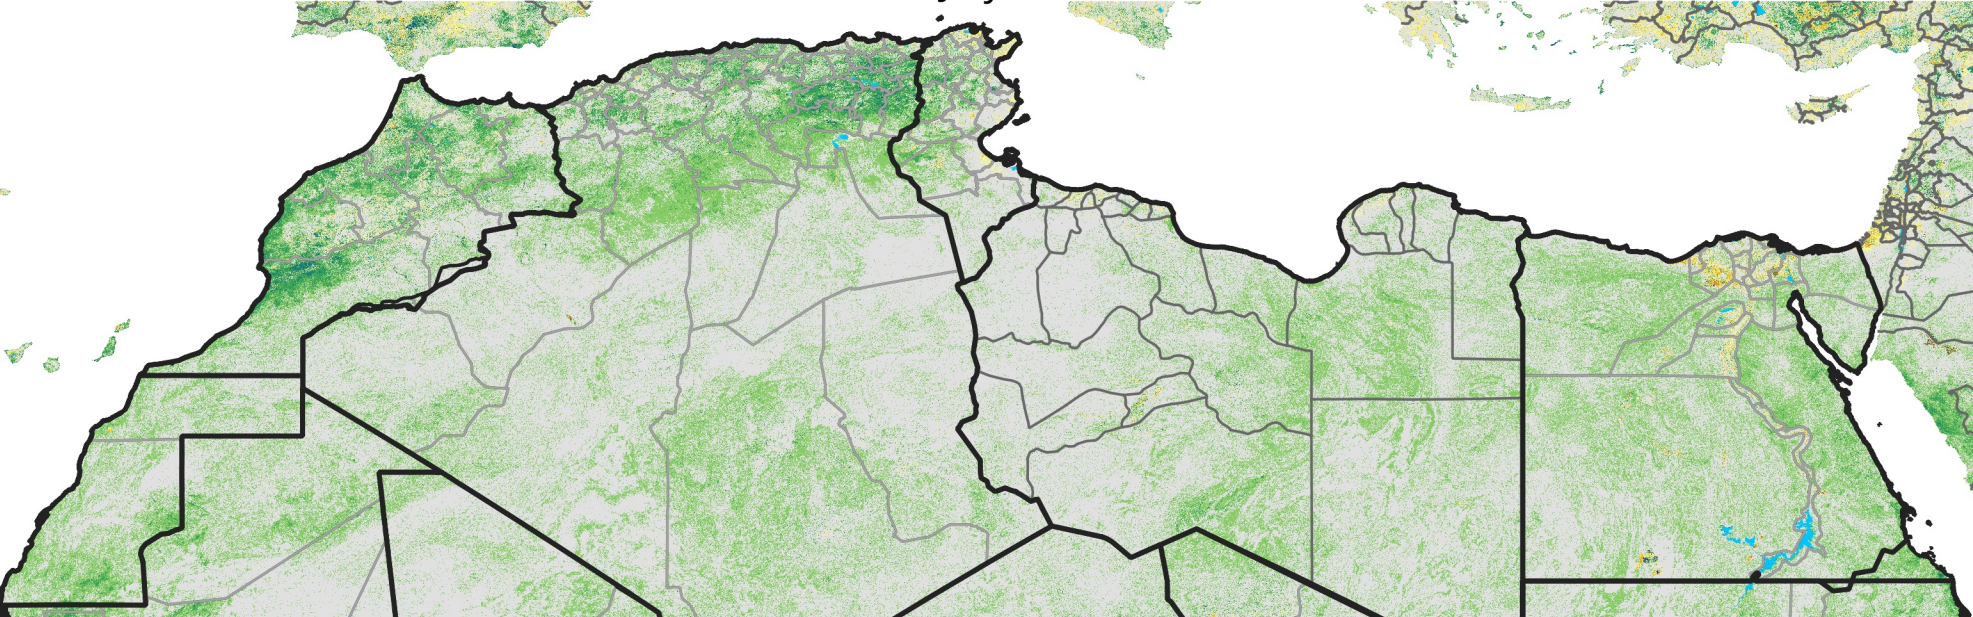

# North Africa Percent of Mean NDVI

2011 / mean (2003 - 2022)  
Period 20 / July 11 - 20, 2011