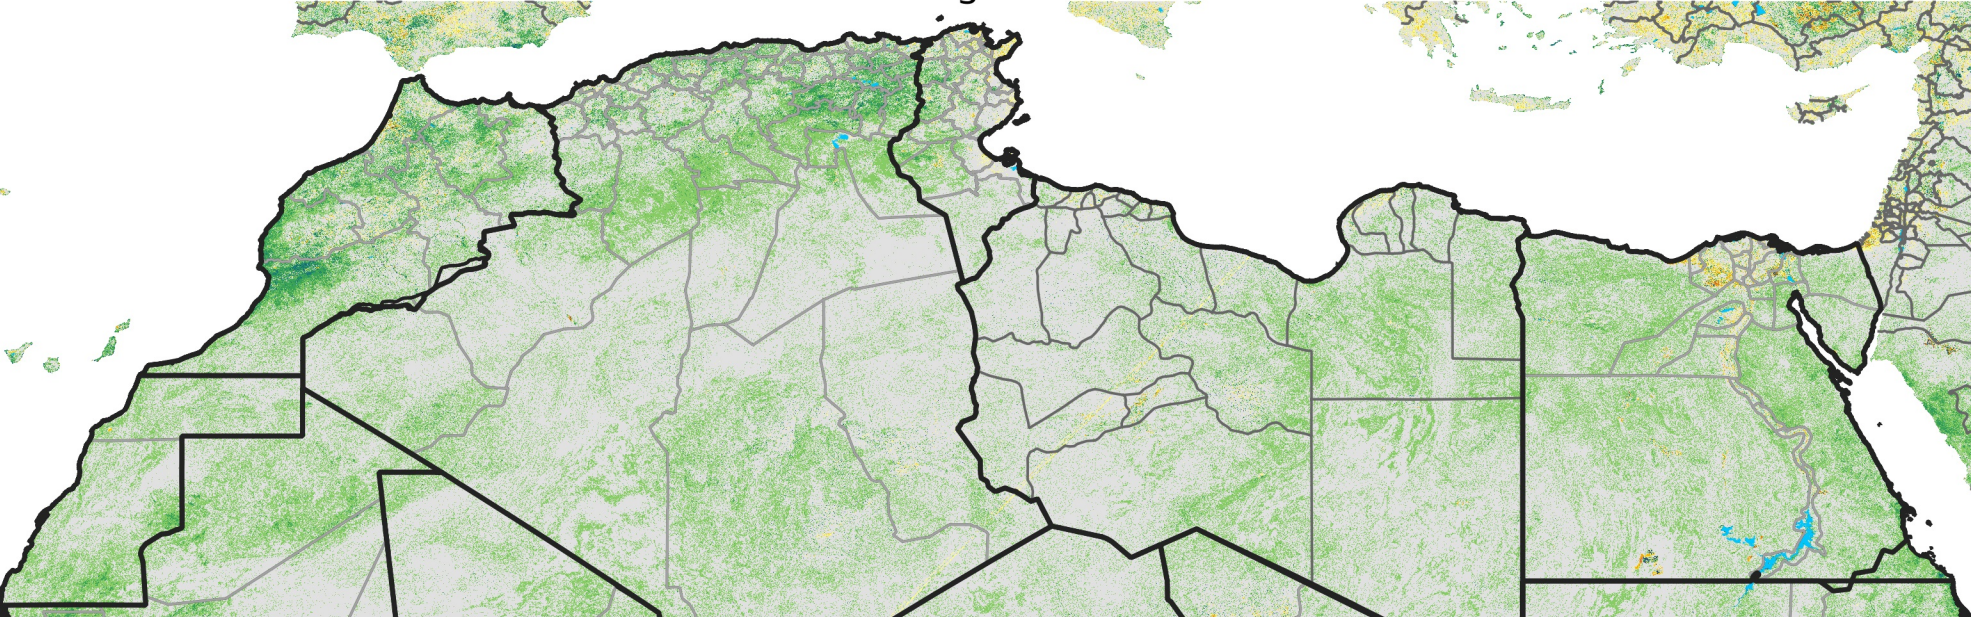

# North Africa Percent of Mean NDVI

2011 / mean (2003 - 2022)  
Period 22 / August 01 - 10, 2011